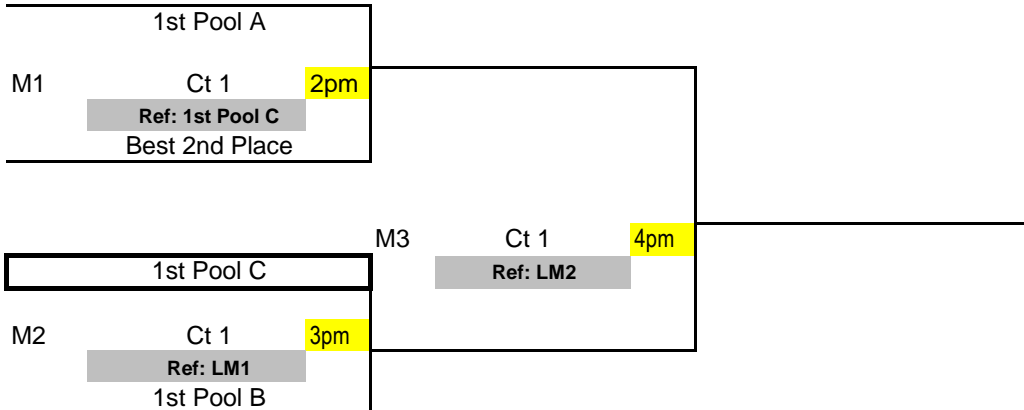

TRI-COUNTY PRESIDENT'S DAY

February 14

12/13's

Gold

Summit Christian

Sunday

This is a 1 day tournament for this division

Silver Summit Christian

This is a 1 day tournament for this division