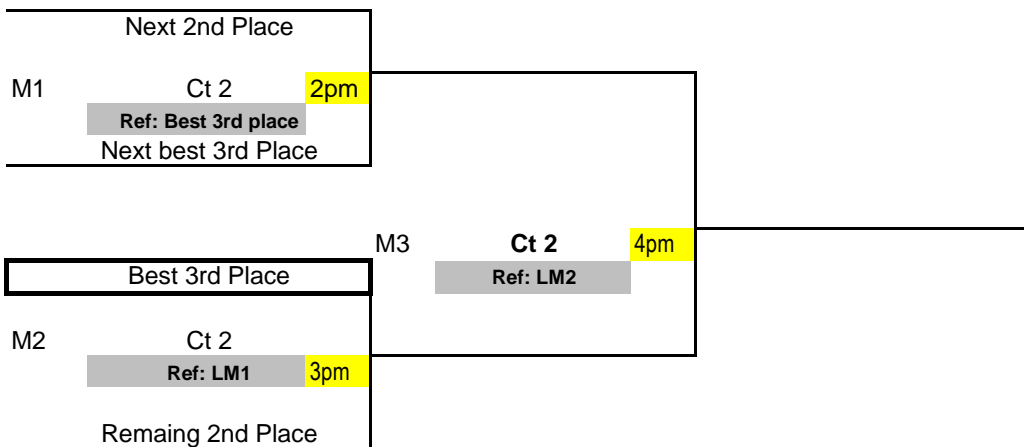

POOL: B LOCATION: Summit Christian COURT: 2							Point %	Game %	Matches		Games		Place
									Won	Lost	Won	Lost	
1	Ocean Breeze 13 Quiksilver						0.000	0.000	0	0	0	0	
2	Wildfire 13 Regional						0.000	0.000	0	0	0	0	
3	Palm Beach Jrs 13 Red						0.000	0.000	0	0	0	0	
4	Boomers 12 Elite Black						0.000	0.000	0	0	0	0	
Day/Ct	SUN 2	SUN 2	SUN 2	SUN 2	SUN 2	SUN 2	Day/Ct	POOL B COURT 2					
Time	8:00 AM	9:00 AM	10:00 AM	11:00 AM	12:00 PM	1:00 PM	Time						
Match	1 vs 3 R:2	2 vs 4 R:1	1 vs 4 R:3	2 vs 3 R:1	3 vs 4 R:2	1 vs 2 R:4	Match						
Gm 1							Gm 1						
Gm 2							Gm 2						
Gm 3							Gm 3						

POOL: C LOCATION: Summit Christian COURT: 3							Point %	Game %	Matches		Games		Place
									Won	Lost	Won	Lost	
1	Florida Gold Coast 13 Blue						0.000	0.000	0	0	0	0	
2	Tribe 13 Platinum						0.000	0.000	0	0	0	0	
3	South Florida Flyers 13U Lime						0.000	0.000	0	0	0	0	
4	Palm Beach Jrs 12 Red						0.000	0.000	0	0	0	0	
Day/Ct	SUN 3	SUN 3	SUN 3	SUN 3	SUN 3	SUN 3	Day/Ct	POOL C COURT 3					
Time	8:00 AM	9:00 AM	10:00 AM	11:00 AM	12:00 PM	1:00 PM	Time						
Match	1 vs 3 R:2	2 vs 4 R:1	1 vs 4 R:3	2 vs 3 R:1	3 vs 4 R:2	1 vs 2 R:4	Match						
Gm 1							Gm 1						
Gm 2							Gm 2						
Gm 3							Gm 3						

This is a 1 day tournament for this division

Bronz Summit Christian

This is a 1 day tournament for this division

Teams in the Box must ref the first match before they play

The site director may change the playoff format if the tournament is more than 1 hour behind. If behind by 1 hour, the playoff matches will be 2 out of 3 games, with all games to 15 points.