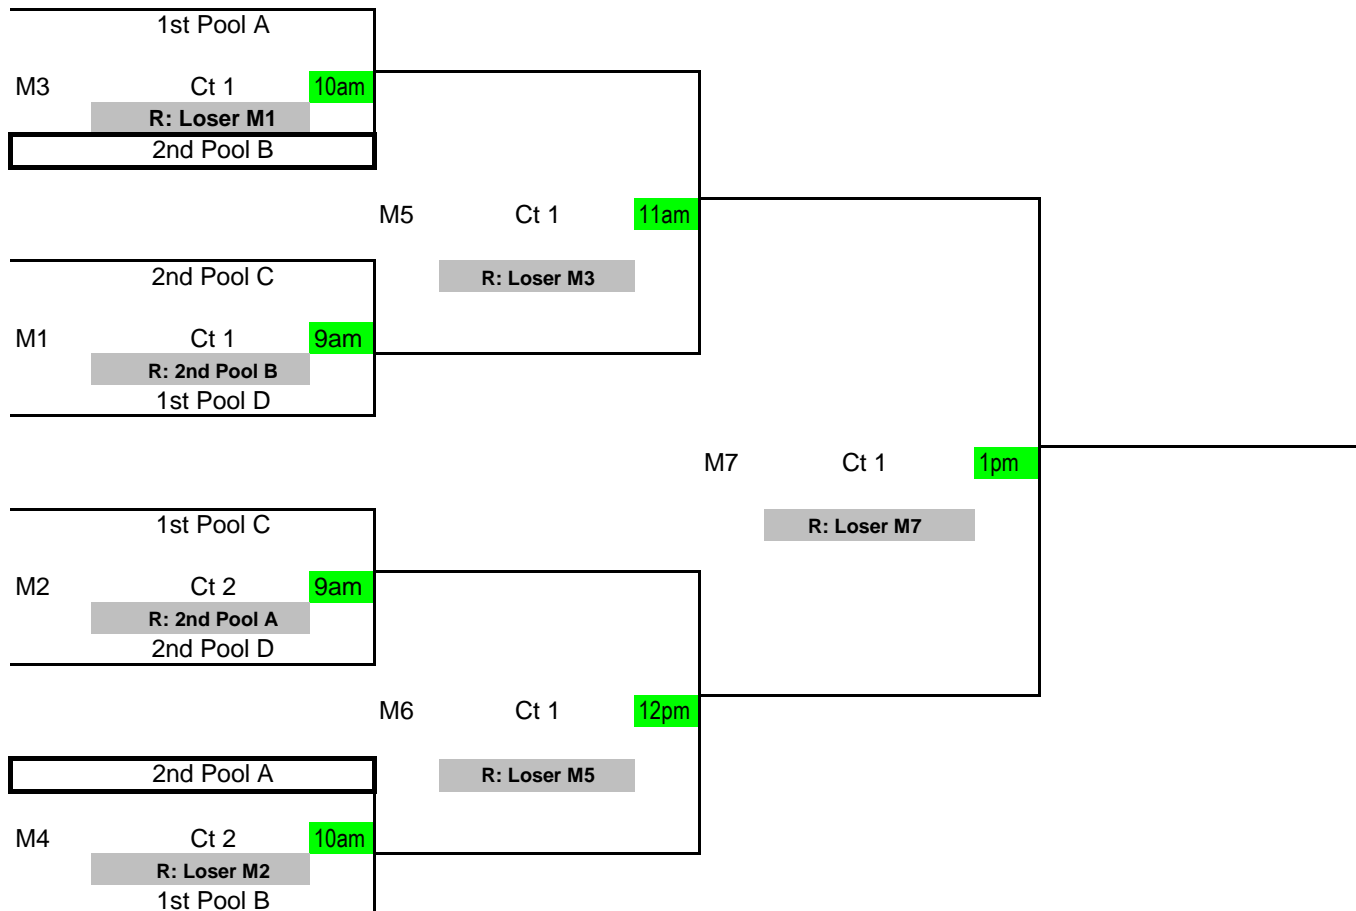

TRI-COUNTY PRESIDENT'S DAY

February 14

16's Playoffs

Gold

(St Andrews)