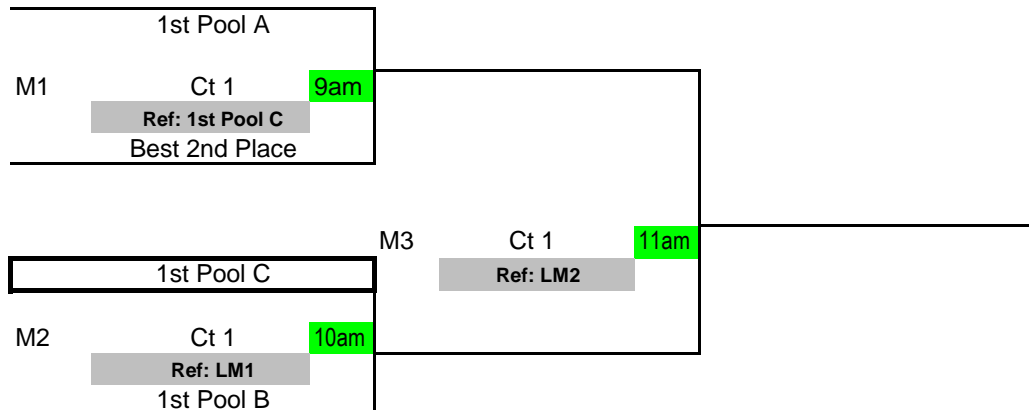

TRI-COUNTY PRESIDENT'S DAY

February 14
16/17/18 Playoffs

Gold

(Sagemont)