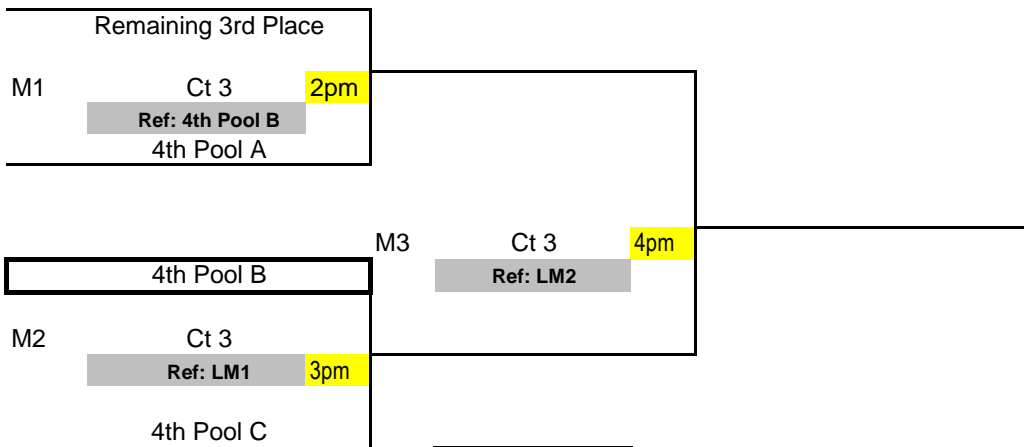

☐ Teams in the Box must ref the first match before they play

The site director may change the playoff format if the tournament is more than 1 hour behind. If behind by 1 hour, the playoff matches will be 2 out of 3 games, with all games to 15 points.