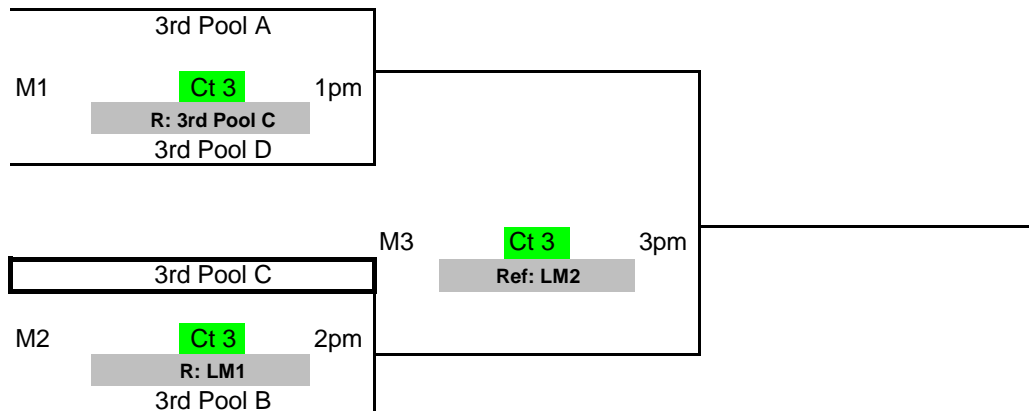

TRI-COUNTY PRESIDENT'S DAY

February 14
14's Playoffs

SILVER

(Sagemont)