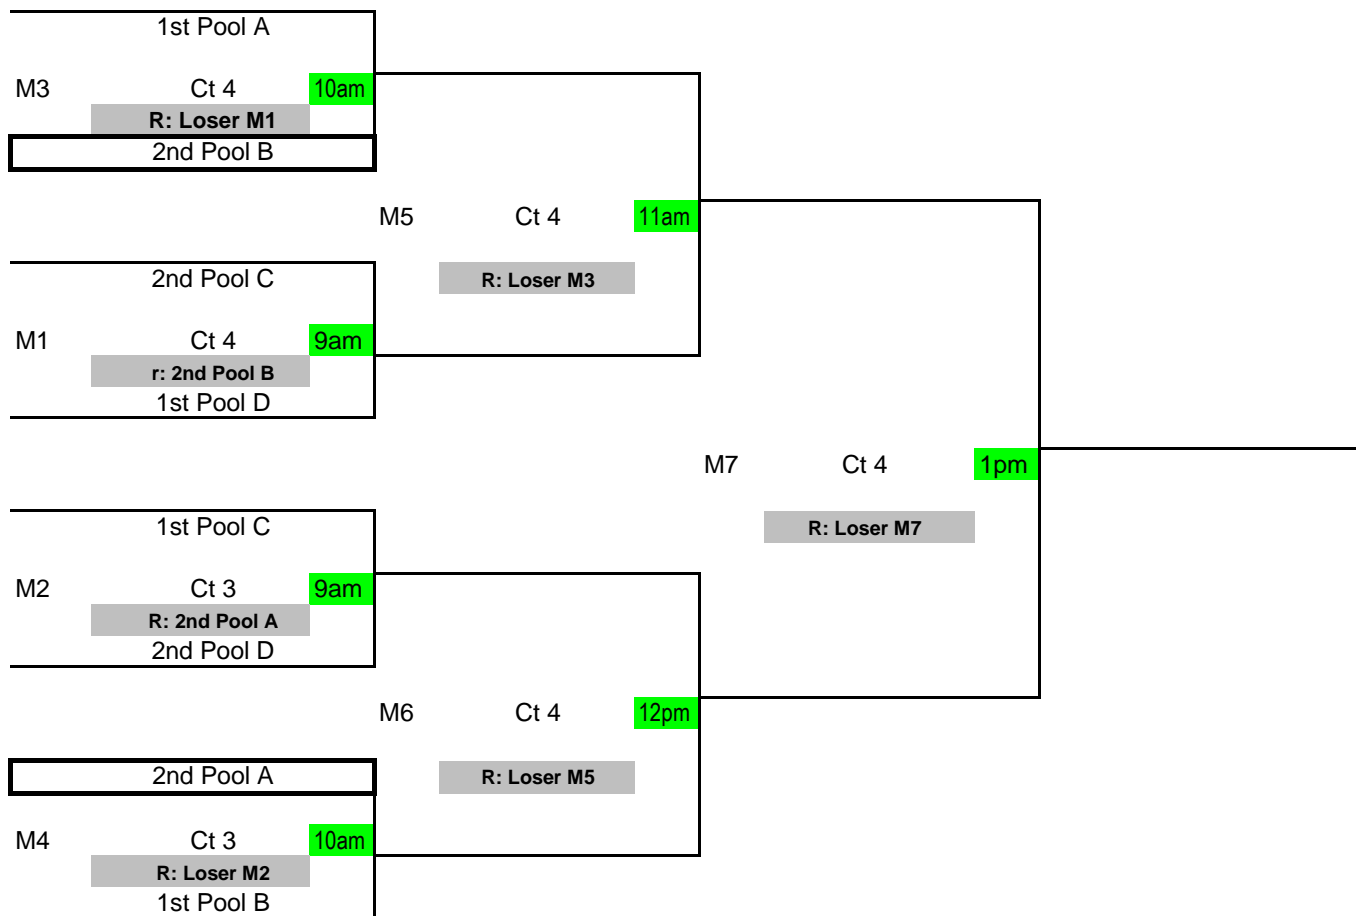

TRI-COUNTY PRESIDENT'S DAY

February 14

14's Palyoffs

Gold

(St Andrews)