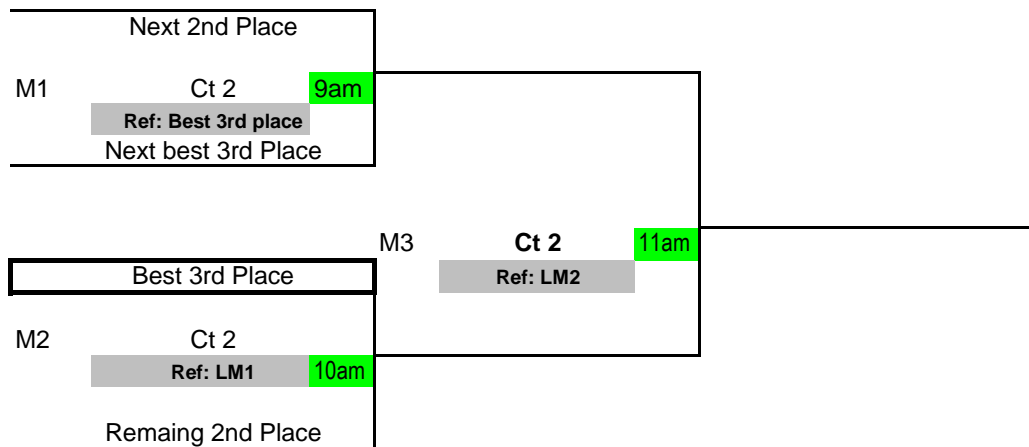

Silver

(Sagemont)