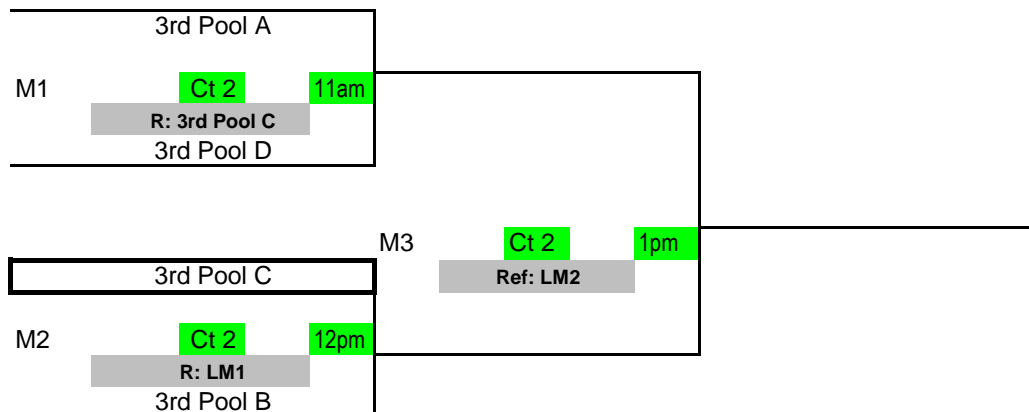

POOL: D LOCATION: St Andrews COURT: 4							Point %	Game %	Matches		Games		Place
									Won	Lost	Won	Lost	
1 Boomers 16 Elite Green							0.000	0.000	0	0	0	0	
2 Jupiter VBC 161							0.000	0.000	0	0	0	0	
3 Palm Beach Jrs 16 Red							0.000	0.000	0	0	0	0	
4 Ocean Breeze 16 Roxy							0.000	0.000	0	0	0	0	
Day/Ct	SAT 4	SAT 4	SAT 4	SAT 4	SAT 4	SAT 4	Day/Ct	POOL D COURT 4					
Time	12:00 PM	1:00 PM	2:00 PM	3:00 PM	4:00 PM	5:00 PM	Time						
Match	1 vs 3 R:2	2 vs 4 R:1	1 vs 4 R:3	2 vs 3 R:1	3 vs 4 R:2	1 vs 2 R:4	Match						
Gm 1							Gm 1						
Gm 2							Gm 2						
Gm 3							Gm 3						

(St Andrews)

BRONZE

(St Andrews)

TRI-COUNTY PRESIDENT'S DAY

February 13
16/17/18

POOL: A LOCATION: Sagemont COURT: 1							Point %	Game %	Matches		Games		Place
									Won	Lost	Won	Lost	
1 Boomers 16 Elite 16 Black							0.000	0.000	0	0	0	0	1
2 VIP 18 HINA							0.000	0.000	0	0	0	0	3
3 Palm Beach Jrs 17 Black							0.000	0.000	0	0	0	0	4
4 Wildfire 17 Regional							0.000	0.000	0	0	0	0	2
Day/Ct	SAT 1	SAT 1	SAT 1	SAT 1	SAT 1	SAT 1	Day/Ct	POOL A COURT 1					
Time	8:00 AM	9:00 AM	10:00 AM	11:00 AM	12:00 PM	1:00 PM	Time						
Match	1 vs 3 R:2	2 vs 4 R:1	1 vs 4 R:3	2 vs 3 R:1	3 vs 4 R:2	1 vs 2 R:4	Match						
Gm 1							Gm 1						
Gm 2							Gm 2						
Gm 3							Gm 3						

POOL: B LOCATION: Sagemont COURT: 2							Point %	Game %	Matches		Games		Place
									Won	Lost	Won	Lost	
1 Boomer 18 Elite Black							0.000	0.000	0	0	0	0	1
2 Tribe 18 Platinum							0.000	0.000	0	0	0	0	3
3 Wildfire 17 Elite							0.000	0.000	0	0	0	0	4
4 Ocean Breeze 17 Roxy							0.000	0.000	0	0	0	0	2
Day/Ct	SAT 2	SAT 2	SAT 2	SAT 2	SAT 2	SAT 2	Day/Ct	POOL B COURT 2					
Time	8:00 AM	9:00 AM	10:00 AM	11:00 AM	12:00 PM	1:00 PM	Time						
Match	1 vs 3 R:2	2 vs 4 R:1	1 vs 4 R:3	2 vs 3 R:1	3 vs 4 R:2	1 vs 2 R:4	Match						
Gm 1							Gm 1						
Gm 2							Gm 2						
Gm 3							Gm 3						