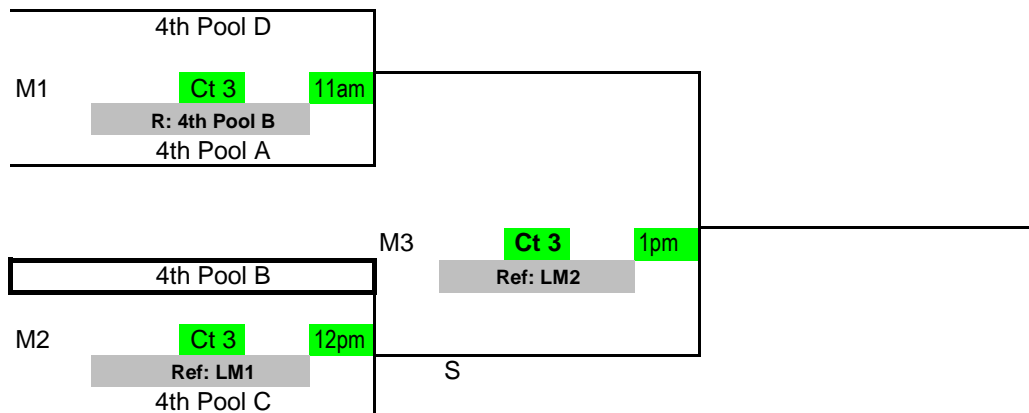

POOL: D LOCATION: St Andrews COURT: 4							Point %	Game %	Matches		Games		Place
									Won	Lost	Won	Lost	
1 Boomers 16 Elite Green							0.000	0.000	0	0	0	0	
2 Jupiter VBC 161							0.000	0.000	0	0	0	0	
3 Palm Beach Jrs 16 Red							0.000	0.000	0	0	0	0	
4 Ocean Breeze 16 Roxy							0.000	0.000	0	0	0	0	
Day/Ct	SAT 4	SAT 4	SAT 4	SAT 4	SAT 4	SAT 4	Day/Ct	POOL D COURT 4					
Time	12:00 PM	1:00 PM	2:00 PM	3:00 PM	4:00 PM	5:00 PM	Time						
Match	1 vs 3 R:2	2 vs 4 R:1	1 vs 4 R:3	2 vs 3 R:1	3 vs 4 R:2	1 vs 2 R:4	Match						
Gm 1							Gm 1						
Gm 2							Gm 2						
Gm 3							Gm 3						

(St Andrews)

BRONZE

(St Andrews)

TRI-COUNTY PRESIDENT'S DAY

February 13
16/17/18

POOL: A LOCATION: Sagemont COURT: 1							Point %	Game %	Matches		Games		Place
									Won	Lost	Won	Lost	
1 Boomers 16 Elite 16 Black							0.000	0.000	0	0	0	0	1
2 VIP 18 HINA							0.000	0.000	0	0	0	0	3
3 Palm Beach Jrs 17 Black							0.000	0.000	0	0	0	0	4
4 Wildfire 17 Regional							0.000	0.000	0	0	0	0	2
Day/Ct	SAT 1	SAT 1	SAT 1	SAT 1	SAT 1	SAT 1	Day/Ct	POOL A COURT 1					
Time	8:00 AM	9:00 AM	10:00 AM	11:00 AM	12:00 PM	1:00 PM	Time						
Match	1 vs 3 R:2	2 vs 4 R:1	1 vs 4 R:3	2 vs 3 R:1	3 vs 4 R:2	1 vs 2 R:4	Match						
Gm 1							Gm 1						
Gm 2							Gm 2						
Gm 3							Gm 3						

POOL: B LOCATION: Sagemont COURT: 2							Point %	Game %	Matches		Games		Place
									Won	Lost	Won	Lost	
1 Boomer 18 Elite Black							0.000	0.000	0	0	0	0	1
2 Tribe 18 Platinum							0.000	0.000	0	0	0	0	3
3 Wildfire 17 Elite							0.000	0.000	0	0	0	0	4
4 Ocean Breeze 17 Roxy							0.000	0.000	0	0	0	0	2
Day/Ct	SAT 2	SAT 2	SAT 2	SAT 2	SAT 2	SAT 2	Day/Ct	POOL B COURT 2					
Time	8:00 AM	9:00 AM	10:00 AM	11:00 AM	12:00 PM	1:00 PM	Time						
Match	1 vs 3 R:2	2 vs 4 R:1	1 vs 4 R:3	2 vs 3 R:1	3 vs 4 R:2	1 vs 2 R:4	Match						
Gm 1							Gm 1						
Gm 2							Gm 2						
Gm 3							Gm 3						