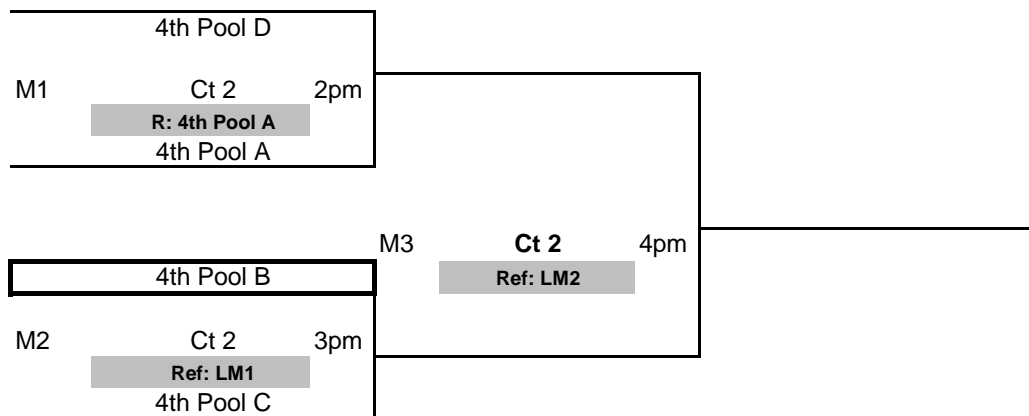

BRONZE

(Ft Lauderdale Christian)