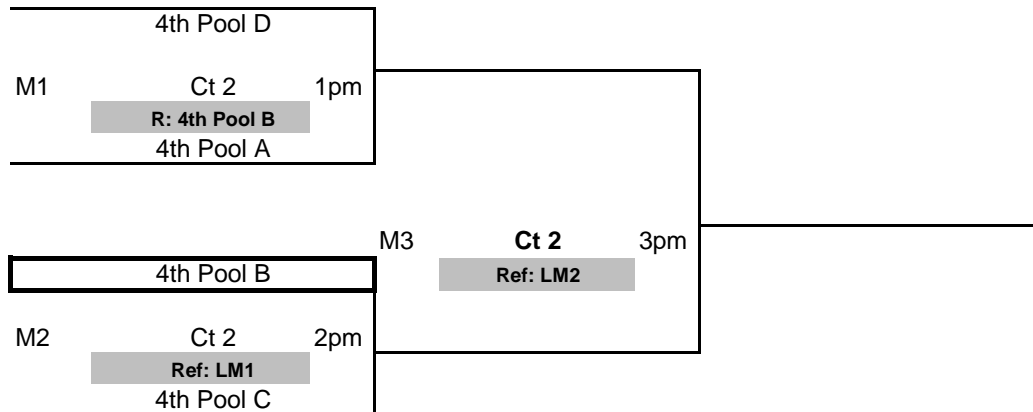

POOL: D LOCATION: Ft Lauderdale Christian COURT: 2							Point %	Game %	Matches		Games		Place
									Won	Lost	Won	Lost	
1 Boomers 15 Elite Green							0.000	0.000	0	0	0	0	
2 Wildfire 15 Elite							0.000	0.000	0	0	0	0	
3 Palm Beach Jrs 5 Red							0.000	0.000	0	0	0	0	
4 South Florida Flyers 15U Lime							0.000	0.000	0	0	0	0	
Day/Ct	SAT 2	SAT 2	SAT 2	SAT 2	SAT 2	SAT 2	Day/Ct	POOL D COURT 2					
Time	2:00 PM	3:00 PM	4:00 PM	5:00 PM	6:00 PM	7:00 PM	Time						
Match	1 vs 3 R:2	2 vs 4 R:1	1 vs 4 R:3	2 vs 3 R:1	3 vs 4 R:2	1 vs 2 R:4	Match						
Gm 1							Gm 1						
Gm 2							Gm 2						
Gm 3							Gm 3						

SILVER (Sagemont)

BRONZE (Sagemont)

TRI-COUNTY PRESIDENT'S DAY

January 31

16's

POOL: A LOCATION: St Andrews COURT: 1							Point %	Game %	Matches		Games		Place
									Won	Lost	Won	Lost	
1 Boomers 15 Elite Black							0.000	0.000	0	0	0	0	
2 Palm Beach Jrs 16 Black							0.000	0.000	0	0	0	0	
3 Wildfire 16 National							0.000	0.000	0	0	0	0	
4 VIP 16 HINA							0.000	0.000	0	0	0	0	
Day/Ct	SAT 1	SAT 1	SAT 1	SAT 1	SAT 1	SAT 1	Day/Ct	POOL A COURT 1					
Time	12:00 PM	1:00 PM	2:00 PM	3:00 PM	4:00 PM	5:00 PM	Time						
Match	1 vs 3 R:2	2 vs 4 R:1	1 vs 4 R:3	2 vs 3 R:1	3 vs 4 R:2	1 vs 2 R:4	Match						
Gm 1							Gm 1						
Gm 2							Gm 2						
Gm 3							Gm 3						

POOL: B LOCATION: St Andrews COURT: 2							Point %	Game %	Matches		Games		Place
									Won	Lost	Won	Lost	
1 FSVBC Suns 16JC							0.000	0.000	0	0	0	0	
2 Florida Gold Coast 16 Blue							0.000	0.000	0	0	0	0	
3 Wildfire 16 Regional							0.000	0.000	0	0	0	0	
4 Tribe 16 Silver							0.000	0.000	0	0	0	0	
Day/Ct	SAT 2	SAT 2	SAT 2	SAT 2	SAT 2	SAT 2	Day/Ct	POOL B COURT 2					
Time	12:00 PM	1:00 PM	2:00 PM	3:00 PM	4:00 PM	5:00 PM	Time						
Match	1 vs 3 R:2	2 vs 4 R:1	1 vs 4 R:3	2 vs 3 R:1	3 vs 4 R:2	1 vs 2 R:4	Match						
Gm 1							Gm 1						
Gm 2							Gm 2						
Gm 3							Gm 3						