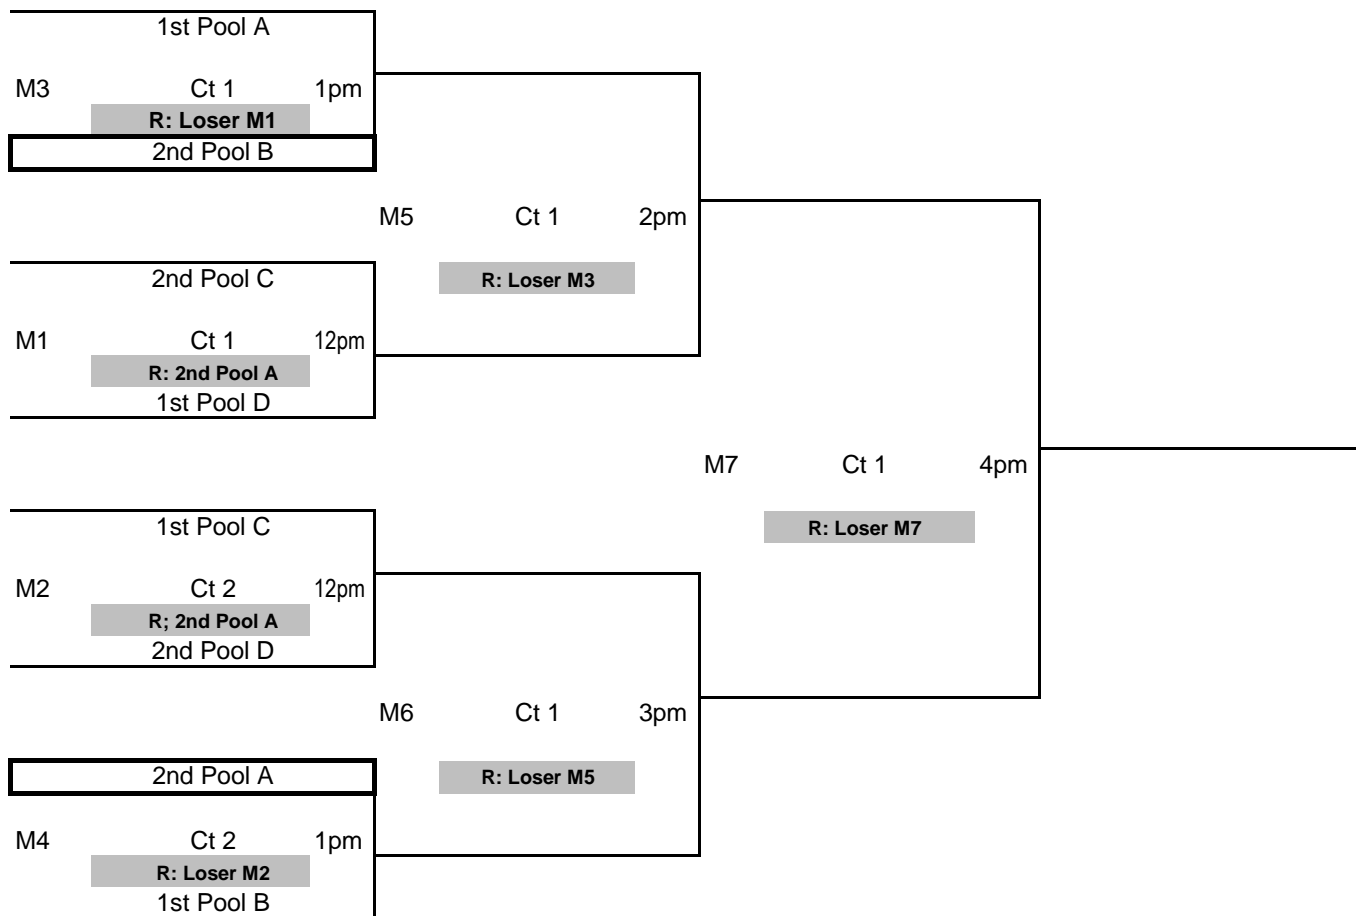

TRI-COUNTY PRESIDENT'S DAY

February 14

15's Playoffs

Gold GOLD (Ft Lauderdale Christian)

-