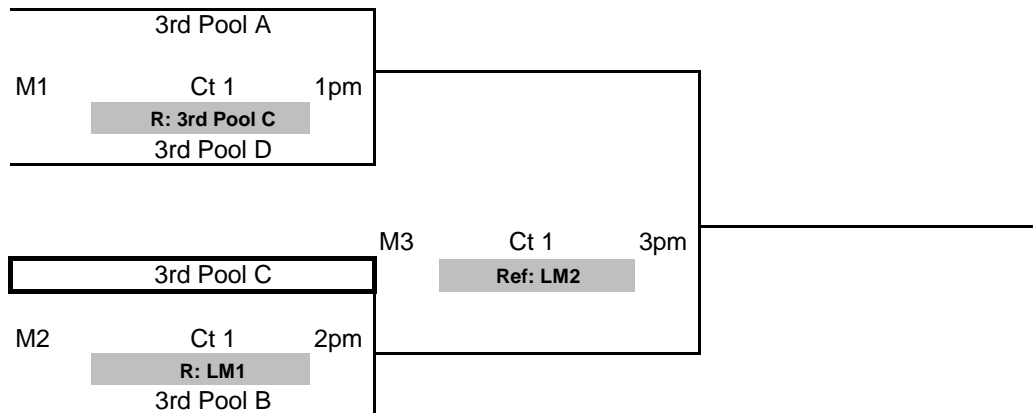

POOL: D LOCATION: Ft Lauderdale Christian COURT: 2							Point %	Game %	Matches		Games		Place
									Won	Lost	Won	Lost	
1 Boomers 15 Elite Green							0.000	0.000	0	0	0	0	
2 Wildfire 15 Elite							0.000	0.000	0	0	0	0	
3 Palm Beach Jrs 5 Red							0.000	0.000	0	0	0	0	
4 South Florida Flyers 15U Lime							0.000	0.000	0	0	0	0	
Day/Ct	SAT 2	SAT 2	SAT 2	SAT 2	SAT 2	SAT 2	Day/Ct	POOL D COURT 2					
Time	2:00 PM	3:00 PM	4:00 PM	5:00 PM	6:00 PM	7:00 PM	Time						
Match	1 vs 3 R:2	2 vs 4 R:1	1 vs 4 R:3	2 vs 3 R:1	3 vs 4 R:2	1 vs 2 R:4	Match						
Gm 1							Gm 1						
Gm 2							Gm 2						
Gm 3							Gm 3						

SILVER (Sagemont)

BRONZE (Sagemont)

TRI-COUNTY PRESIDENT'S DAY

January 31

16's

POOL: A LOCATION: St Andrews COURT: 1							Point %	Game %	Matches		Games		Place
									Won	Lost	Won	Lost	
1 Boomers 15 Elite Black							0.000	0.000	0	0	0	0	
2 Palm Beach Jrs 16 Black							0.000	0.000	0	0	0	0	
3 Wildfire 16 National							0.000	0.000	0	0	0	0	
4 VIP 16 HINA							0.000	0.000	0	0	0	0	
Day/Ct	SAT 1	SAT 1	SAT 1	SAT 1	SAT 1	SAT 1	Day/Ct	POOL A COURT 1					
Time	12:00 PM	1:00 PM	2:00 PM	3:00 PM	4:00 PM	5:00 PM	Time						
Match	1 vs 3 R:2	2 vs 4 R:1	1 vs 4 R:3	2 vs 3 R:1	3 vs 4 R:2	1 vs 2 R:4	Match						
Gm 1							Gm 1						
Gm 2							Gm 2						
Gm 3							Gm 3						

POOL: B LOCATION: St Andrews COURT: 2							Point %	Game %	Matches		Games		Place
									Won	Lost	Won	Lost	
1 FSVBC Suns 16JC							0.000	0.000	0	0	0	0	
2 Florida Gold Coast 16 Blue							0.000	0.000	0	0	0	0	
3 Wildfire 16 Regional							0.000	0.000	0	0	0	0	
4 Tribe 16 Silver							0.000	0.000	0	0	0	0	
Day/Ct	SAT 2	SAT 2	SAT 2	SAT 2	SAT 2	SAT 2	Day/Ct	POOL B COURT 2					
Time	12:00 PM	1:00 PM	2:00 PM	3:00 PM	4:00 PM	5:00 PM	Time						
Match	1 vs 3 R:2	2 vs 4 R:1	1 vs 4 R:3	2 vs 3 R:1	3 vs 4 R:2	1 vs 2 R:4	Match						
Gm 1							Gm 1						
Gm 2							Gm 2						
Gm 3							Gm 3						