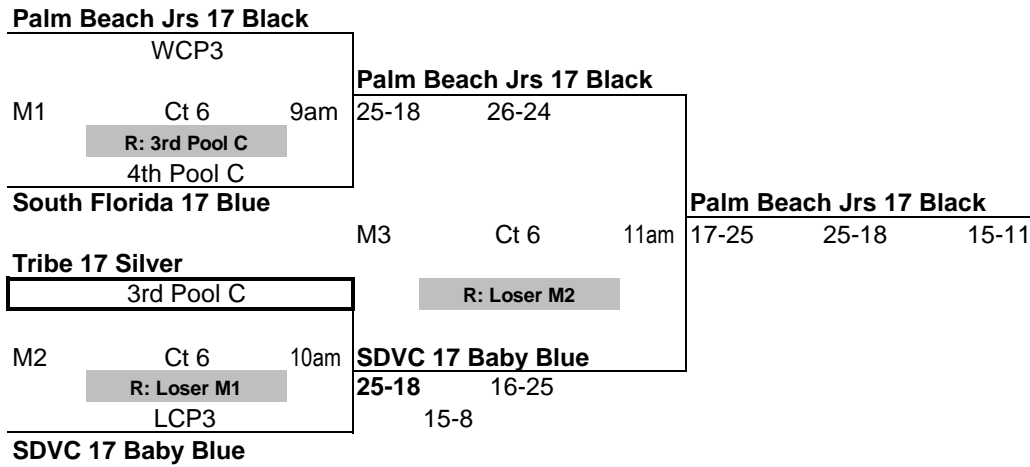

TRI-COUNTY MLK 2010
JANUARY 16-17
17's

													Point	Game	Matches		Games			
POOL:	LOCATION:				Miami Beach Conv Ctr				COURT:				4	%	%	Won	Lost	Won	Lost	Place
1	Miami Elite 17												1.739	0.857	3	0	6	1	1	
2	Palm Beach Jrs 17 Elite												1.238	0.714	2	1	5	2	2	
3	South Florida 17 Blue												0.473	0.000	0	3	0	6	4	
4	Tribe 17 Silver												0.860	0.333	1	2	2	4	3	
Day/Ct	SAT	4	SAT	4	SAT	4	SAT	4	SAT	4	SAT	4	Day/Ct	POOL C COURT 4						
Time	8:00 AM		9:00 AM		10:00 AM		11:00 AM		12:00 PM		1:00 PM		Time							
Match	1 vs 3	R:2	2 vs 4	R:1	1 vs 4	R:3	2 vs 3	R:1	3 vs 4	R:2	1 vs 2	R:4	Match							
Gm 1	25	5	25	19	25	11	25	14	16	25	25	14	Gm 1							
Gm 2	25	10	25	16	25	15	25	13	13	25	20	25	Gm 2							
Gm 3											15	12	Gm 3							

TRI-COUNTY MLK 2010
JANUARY 16-17
17's