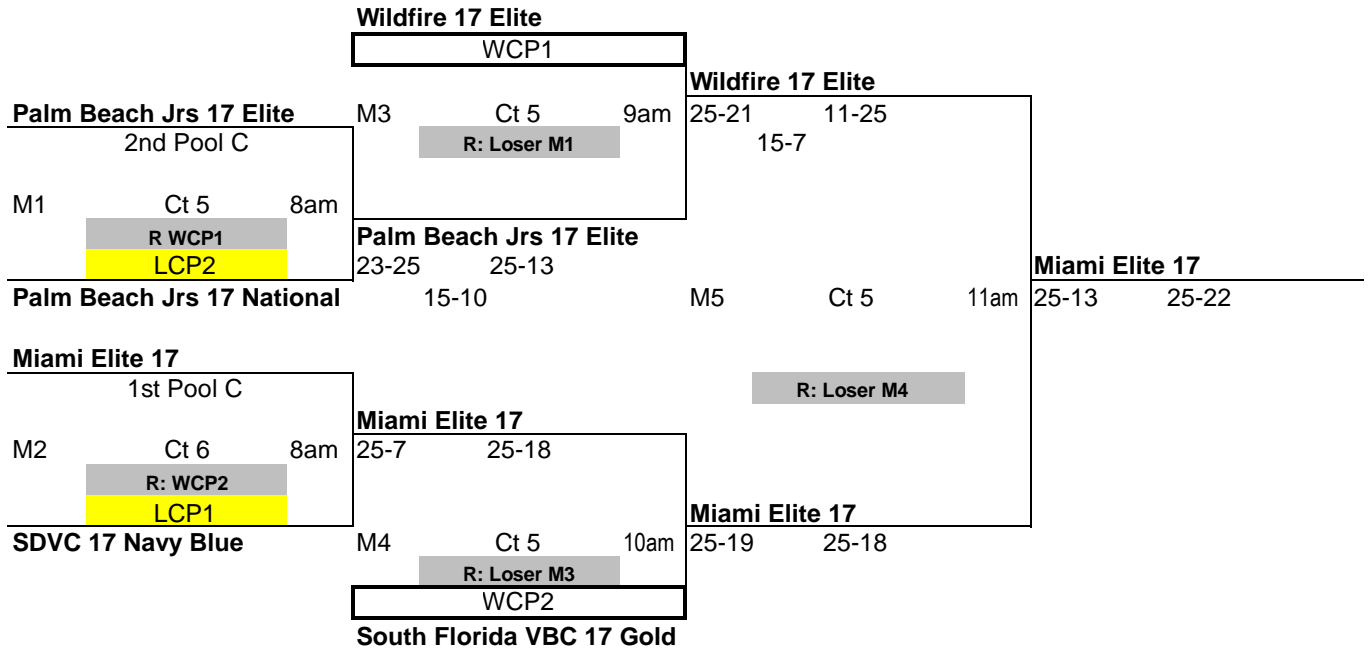

TRI-COUNTY MLK 2010
JANUARY 16-17
17's

													Point	Game	Matches		Games			
POOL:	LOCATION:				Miami Beach Conv Ctr				COURT:				4	%	%	Won	Lost	Won	Lost	Place
1	Miami Elite 17												1.739	0.857	3	0	6	1	1	
2	Palm Beach Jrs 17 Elite												1.238	0.714	2	1	5	2	2	
3	South Florida 17 Blue												0.473	0.000	0	3	0	6	4	
4	Tribe 17 Silver												0.860	0.333	1	2	2	4	3	
Day/Ct	SAT	4	SAT	4	SAT	4	SAT	4	SAT	4	SAT	4	Day/Ct	POOL C COURT 4						
Time	8:00 AM		9:00 AM		10:00 AM		11:00 AM		12:00 PM		1:00 PM		Time							
Match	1 vs 3	R:2	2 vs 4	R:1	1 vs 4	R:3	2 vs 3	R:1	3 vs 4	R:2	1 vs 2	R:4	Match							
Gm 1	25	5	25	19	25	11	25	14	16	25	25	14	Gm 1							
Gm 2	25	10	25	16	25	15	25	13	13	25	20	25	Gm 2							
Gm 3											15	12	Gm 3							

TRI-COUNTY MLK 2010
JANUARY 16-17
17's