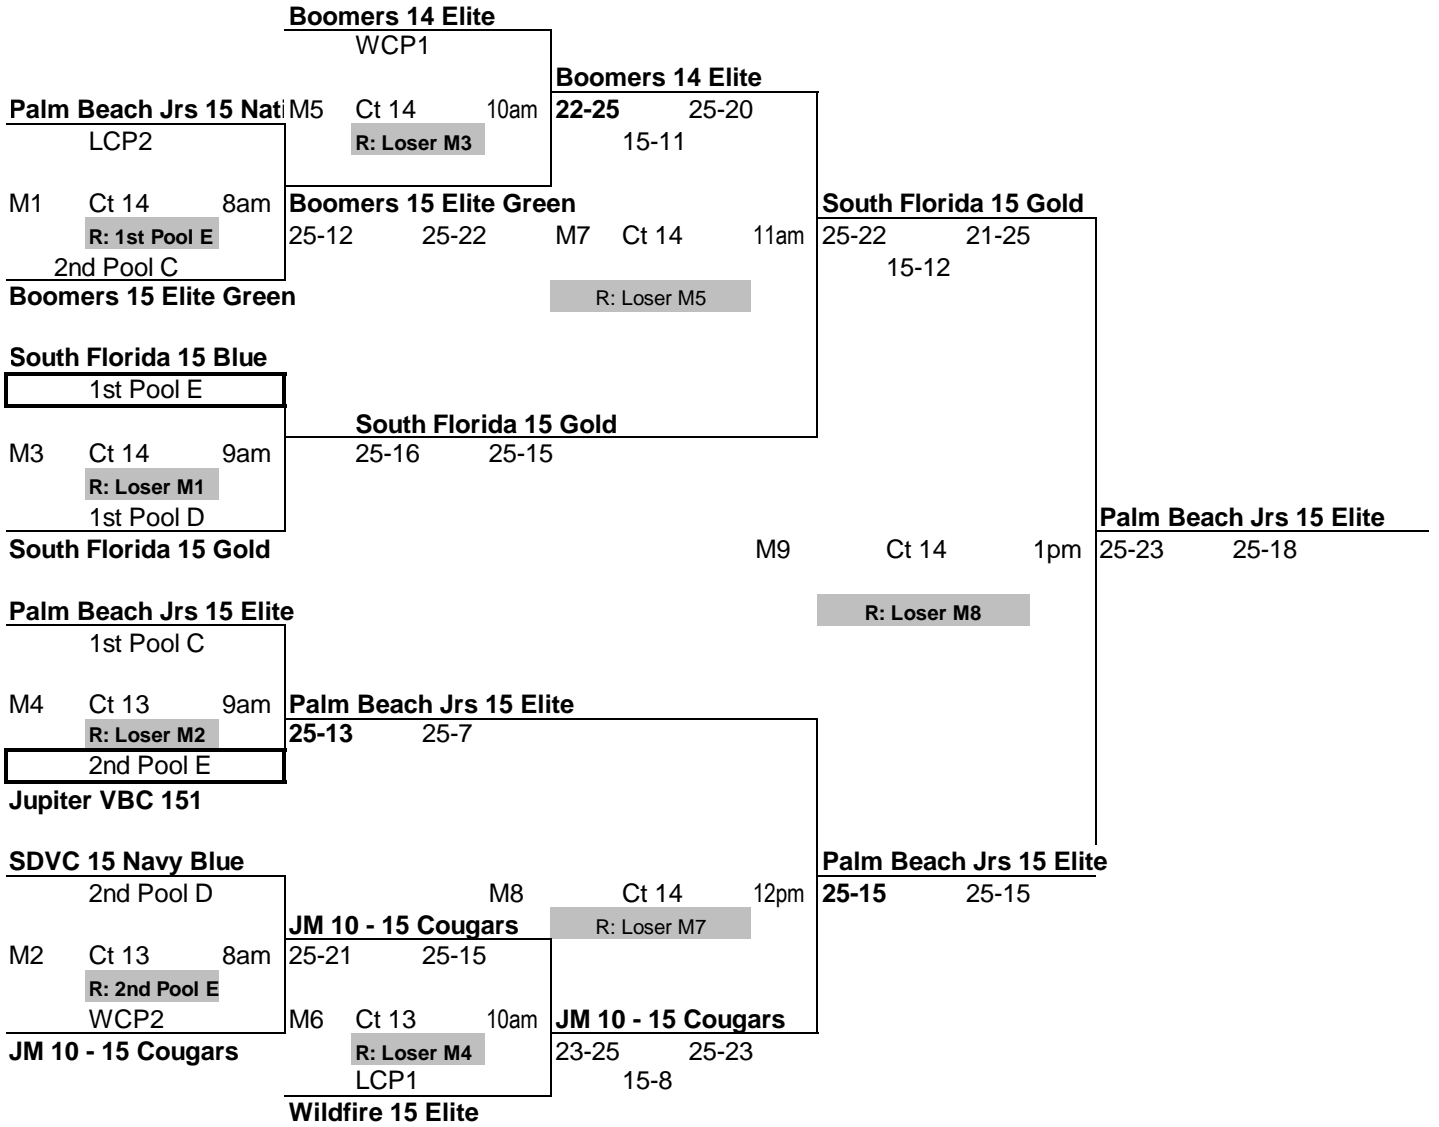

TRI-COUNTY MLK 2010

JANUARY 16-17

15's

POOL: C LOCATION: Miami Beach Conv Ctr COURT: 9												Point %	Game %	Matches		Games		Place
												Won	Lost	Won	Lost			
1 Palm Beach Jrs 15 Elite												1.670	0.857	3	0	6	1	1
2 Boomers 15 Elite Green												1.167	0.714	2	1	5	2	2
3 Wildfire 15 Regional												0.654	0.143	0	3	1	6	4
4 SDVC 15 Baby Blue												0.814	0.286	1	2	2	5	3
Day/Ct	SAT 9		SAT 9		SAT 9		SAT 9		SAT 9		SAT 9		Day/Ct	POOL C COURT 9				
Time	2:30 PM		3:30 PM		4:30 PM		5:30 PM		6:30 PM		7:30 PM		Time					
Match	1 vs 3 R:2		2 vs 4 R:1		1 vs 4 R:3		2 vs 3 R:1		3 vs 4 R:2		1 vs 2 R:4		Match					
Gm 1	25	14	25	19	25	18	25	14	19	25	17	25	Gm 1					
Gm 2	25	9	26	24	25	7	25	12	25	19	25	11	Gm 2					
Gm 3									11	15	15	10	Gm 3					

POOL: D LOCATION: Miami Beach Conv Ctr COURT: 2												Point %	Game %	Matches		Games		Place
												Won	Lost	Won	Lost			
1 SDVC 15 Navy Blue												1.035	0.667	2	1	4	2	2
2 South Florida 15 Gold												1.413	1.000	3	0	6	0	1
3 Tribe 15 Silver												0.920	0.333	1	2	2	4	3
4 Palm Beach Jrs 15 Black												0.748	0.000	0	3	0	6	4
Day/Ct	SAT 2		SAT 2		SAT 2		SAT 2		SAT 2		SAT 2		Day/Ct	POOL D COURT 2				
Time	2:30 PM		3:30 PM		4:30 PM		5:30 PM		6:30 PM		7:30 PM		Time					
Match	1 vs 3 R:2		2 vs 4 R:1		1 vs 4 R:3		2 vs 3 R:1		3 vs 4 R:2		1 vs 2 R:4		Match					
Gm 1	25	20	25	15	25	23	25	15	25	18	27	29	Gm 1					
Gm 2	25	19	25	12	30	28	25	23	25	20	17	25	Gm 2					
Gm 3													Gm 3					

POOL: E LOCATION: Miami Beach Conv Ctr COURT: 3												Point %	Game %	Matches		Games		Place
												Won	Lost	Won	Lost			
1 Jupiter VBC 151												1.331	0.714	2	1	5	2	2
2 South Florida Flyers 15U Lime												0.811	0.375	1	2	3	5	4
3 Palm Beach Jrs 15 Red												0.834	0.286	1	2	2	5	3
4 South Florida 15 Blue												1.138	0.625	2	1	5	3	1
Day/Ct	SAT 3		SAT 3		SAT 3		SAT 3		SAT 3		SAT 3		Day/Ct	POOL E COURT 3				
Time	2:30 PM		3:30 PM		4:30 PM		5:30 PM		6:30 PM		7:30 PM		Time					
Match	1 vs 3 R:2		2 vs 4 R:1		1 vs 4 R:3		2 vs 3 R:1		3 vs 4 R:2		1 vs 2 R:4		Match					
Gm 1	25	18	20	25	20	25	20	25	11	25	25	15	Gm 1					
Gm 2	25	21	25	23	25	14	26	24	17	25	25	10	Gm 2					
Gm 3			15	13	12	15	11	15					Gm 3					

TRI-COUNTY MLK 2010
JANUARY 16-17
15's