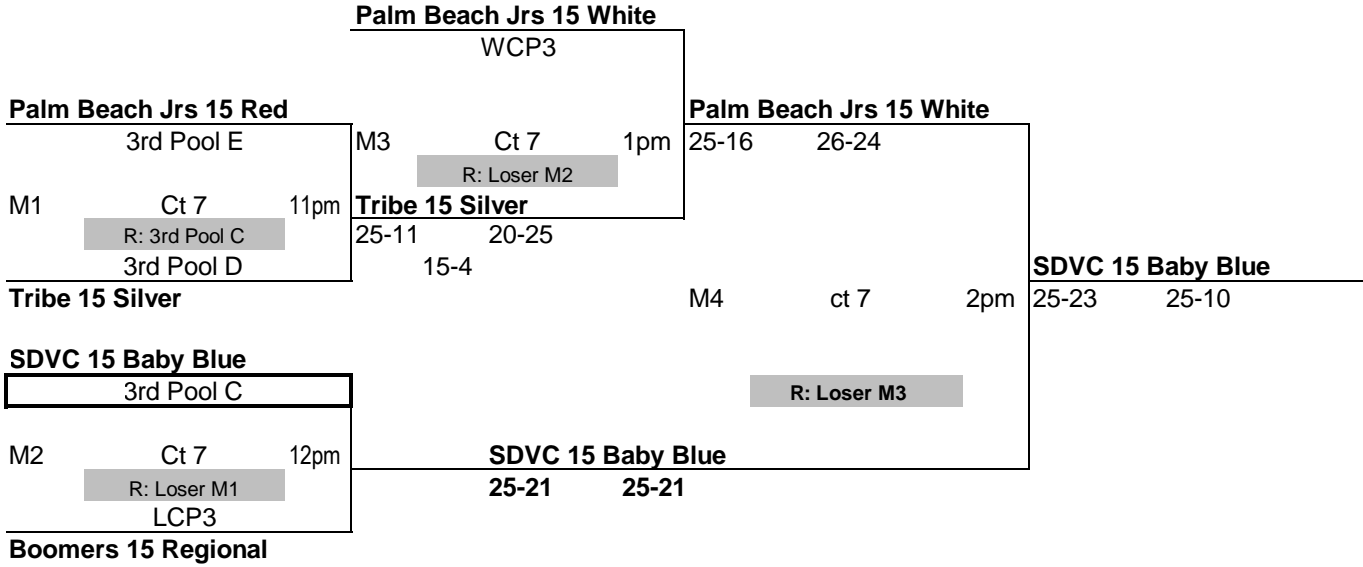

TRI-COUNTY MLK 2010
JANUARY 16-17
15's

South Florida Flyers 15U Lime

Bronze Playoffs		3rd in each Pool		Matches		Games		Place
		Won	Lost	Won	Lost			
1	4th Pool C Wildfire 15 Regional	1	1	2	3			3
2	4th Pool D Palm Beach Jrs 15 Black	1	1	3	2			1
3	4th Pool E South Florida Flyers 15U Li	1	1	3	3			2

8:30 AM

1 vs 3

Ct 8

R: 4th D

16	25	game 1
25	20	game 2
17	15	game 3

9:00 AM

2 vs 3

Ct 8

R: 4th C

20	25	game 1
25	16	game 2
10	15	game 3

10:00 AM

1 vs 2

Ct 8

R: 4th E

17	25	game 1
23	25	game 2
		game 3

All matches 2 out of 3