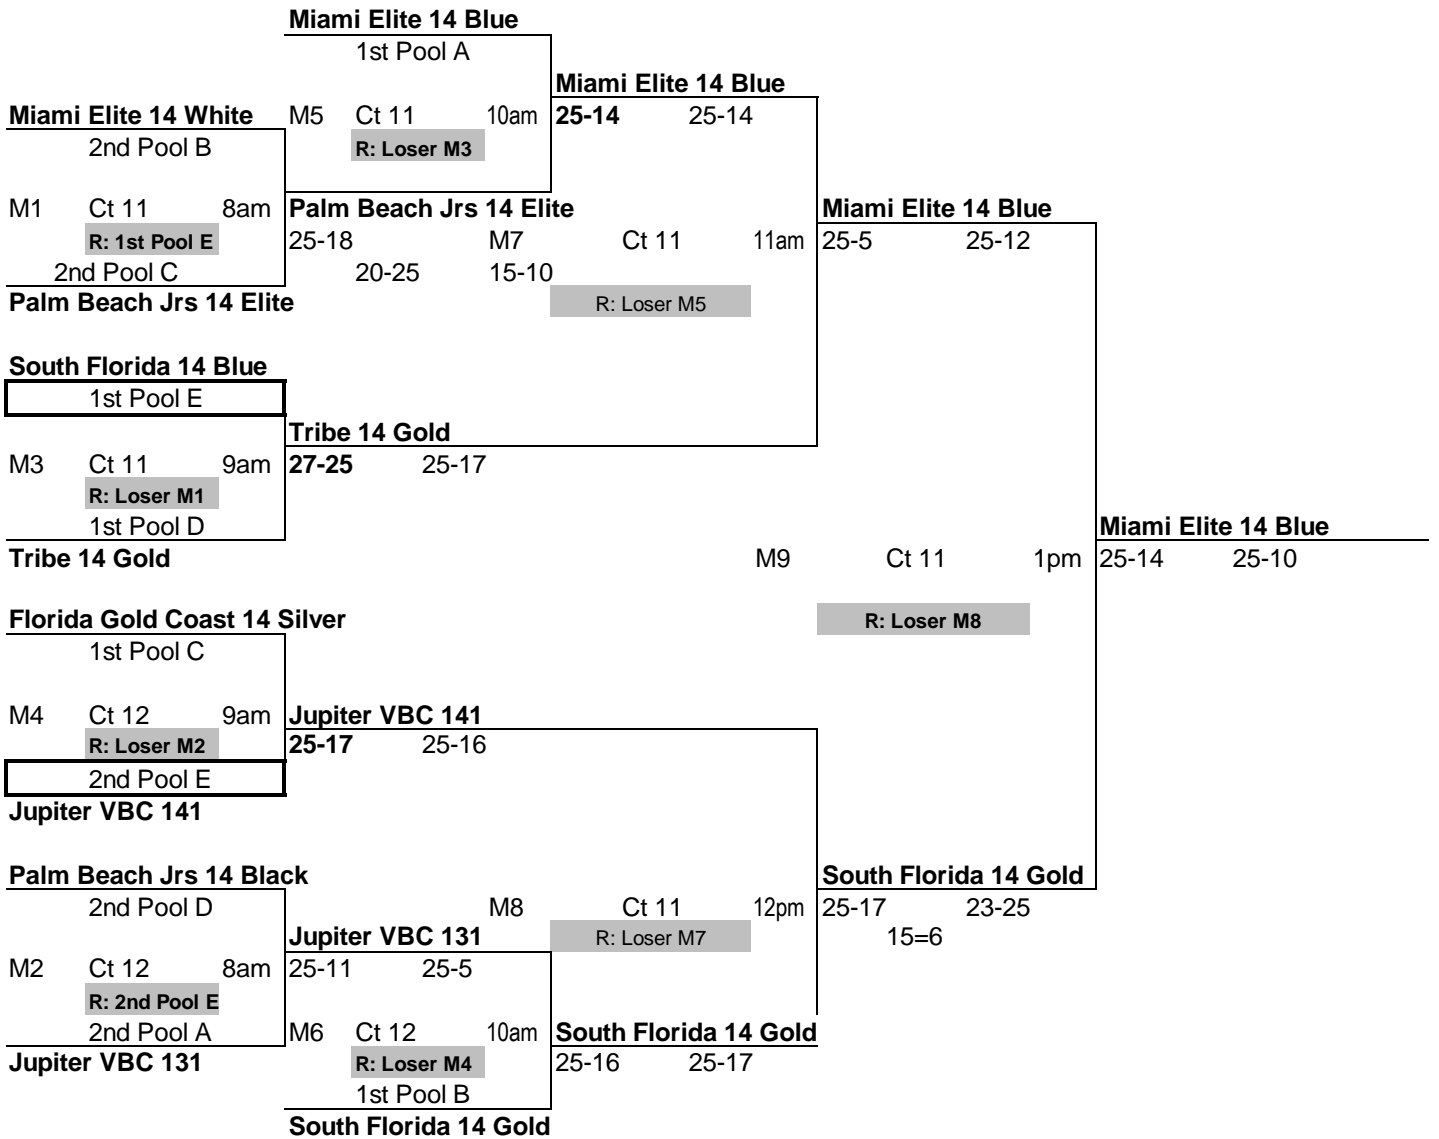

TRI-COUNTY MLK 2010
JANUARY 16-17
14's

POOL: E LOCATION: Miami Beach Conv Ctr COURT: 14													Point %	Game %	Matches		Games		Place
													Won	Lost	Won	Lost			
1 Jupiter VBC 141													1.208	0.625	2	1	5	3	2
2 Boomers 14 Elite Green													1.039	0.500	1	2	4	4	3
3 SDVC 14 Regional													0.460	0.000	0	3	0	6	4
4 South Florida 14 Blue													1.364	0.750	3	0	6	2	1

Day/Ct	SAT 14		SAT 14		SAT 14		SAT 14		SAT 14		SAT 14		Day/Ct
Time	2:30 PM		3:30 PM		4:30 PM		5:30 PM		6:30 PM		7:30 PM		Time
Match	1 vs 3	R:2	2 vs 4	R:1	1 vs 4	R:3	2 vs 3	R:1	3 vs 4	R:2	1 vs 2	R:4	Match
Gm 1	25	9	30	28	13	25	25	7	11	25	18	25	Gm 1
Gm 2	25	9	11	25	25	19	25	18	15	25	25	17	Gm 2
Gm 3			16	18	11	15					15	11	Gm 3

POOL E
COURT 14

TRI-COUNTY MLK 2010
JANUARY 16-17
14's