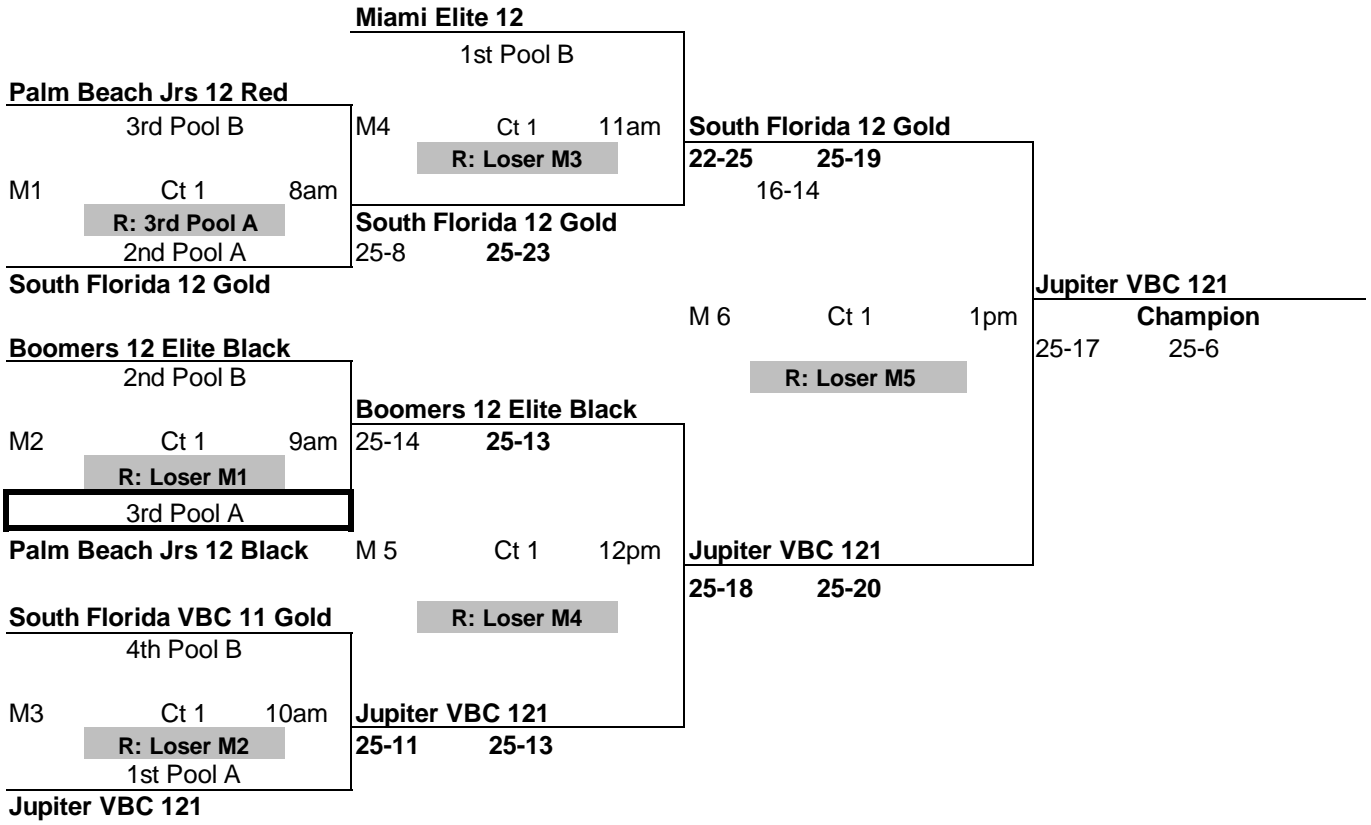

TRI-COUNTY MLK 2010  
JANUARY 16-17  
12's

POOL: <b>A</b> LOCATION: <b>Miami Beach Conv Ctr</b> COURT: 1										Point %	Game %	Matches		Games		Place
										Won	Lost	Won	Lost			
<b>1</b> Jupiter VBC 121										1.531	1.000	0	0	6	0	1
<b>2</b> South Florida 12 Gold										0.850	0.333	0	0	2	4	2
<b>3</b> Palm Beach Jrs 12 Black										0.785	0.167	0	0	1	5	3
Day/Ct	SAT 1		SAT 1		SAT 1						Day/Ct	<b>POOL A COURT 1</b>				
Time	8:00 AM		9:00 AM		10:00 AM						Time					
Match	1 vs 3 R:2		2 vs 3 R:1		1 vs 2 R:3						Match					
Gm 1	25	16	19	25	25	20					Gm 1					
Gm 2	25	14	25	20	25	16					Gm 2					
Gm 3	25	18	25	20	25	14					Gm 3					

This pool plays 3 sets to 25

POOL: <b>B</b> LOCATION: <b>Miami Beach Conv Ctr</b> COURT: 11										Point %	Game %	Matches		Games		Place		
										Won	Lost	Won	Lost					
<b>1</b> Boomers 12 Elite Black										1.254	0.714	2	1	5	2	2		
<b>2</b> Miami Elite 12										1.640	0.857	3	0	6	1	1		
<b>3</b> Palm Beach Jrs 12 Red										0.715	0.333	1	2	2	4	3		
<b>4</b> South Florida VBC 11 Gold										0.607	0.000	0	3	0	6	4		
Day/Ct	SAT 11		SAT 11		SAT 11		SAT 11		SAT 11		SAT 11		Day/Ct	<b>POOL B COURT 11</b>				
Time	8:00 AM		9:00 AM		10:00 AM		11:00 AM		12:00 PM		1:00 PM		Time					
Match	1 vs 3 R:2		2 vs 4 R:1		1 vs 4 R:3		2 vs 3 R:1		3 vs 4 R:2		1 vs 2 R:4		Match					
Gm 1	25	19	25	8	25	14	25	8	25	21	18	25	Gm 1					
Gm 2	25	6	25	16	25	23	25	10	25	9	25	22	Gm 2					
Gm 3											15	17	Gm 3					

TRI-COUNTY MLK 2010  
 JANUARY 16-17  
 12's

TRI-COUNTY MLK 2010  
JANUARY 16-17  
12's