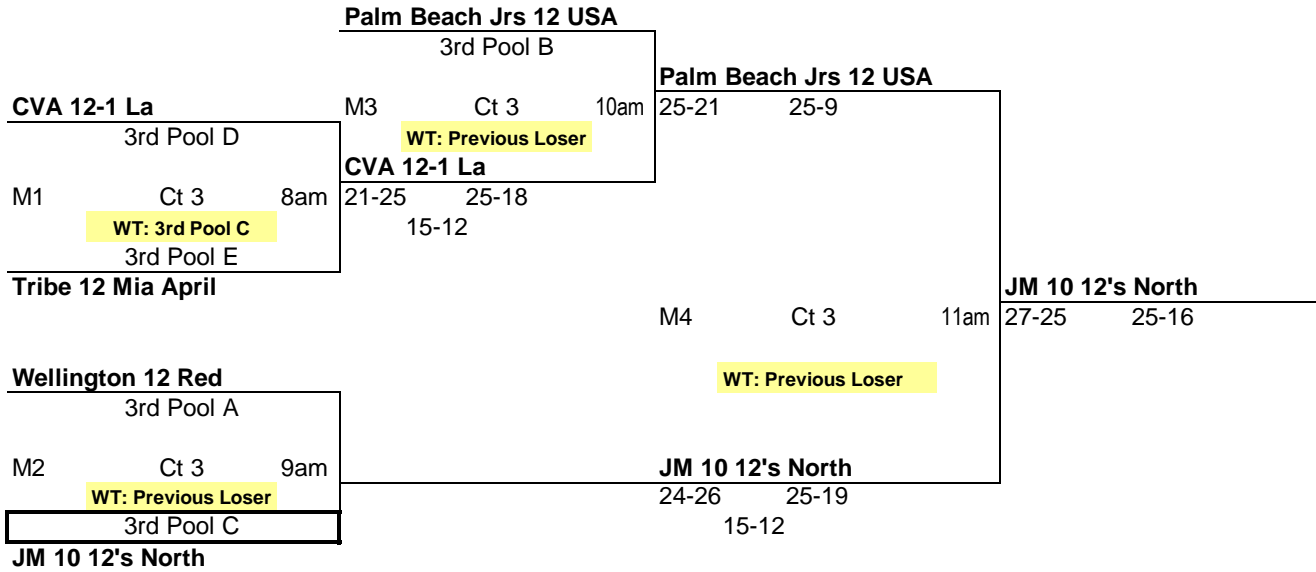

WEST PALM BEACH VOLLEYFEST
February 25-26, 2017
12's

SILVER

TEAMS THAT LOSE STAY TO REF NEXT MATCH

[ ] Teams in the Box ref match prior to your first match

BRONZE Revised 2/25

POOL: LOCATION: Palm Beach County Conv Ctr COURT: 4										Point %	Game %	Matches		Games		Place
												Won	Lost	Won	Lost	
4th Pool D Palm Beach Jrs 12 Nat										0.725	1.000	0	2	0	4	3
4th Pool C Tribe 12 Payten										2.174	0.500	2	0	4	0	1
4th Pool B Tribe 12 TC Ron										0.735	0.000	1	1	2	2	2
Bronze plays 2 sets to 25 3rd set to 15 if necessary																
Day/Ct	SUN 4	SUN 4	SUN 4							Day/Ct	POOL 0 COURT 4					
Time	1:00 PM	2:00 PM	3:00 PM							Time						
Match	1 vs 3 R:2	2 vs 3 R:1	1 vs 2 R:3							Match						
Gm 1	23 25	25 6	14 25							Gm 1						
Gm 2	25 27	25 14	12 25							Gm 2						
Gm 3										Gm 3