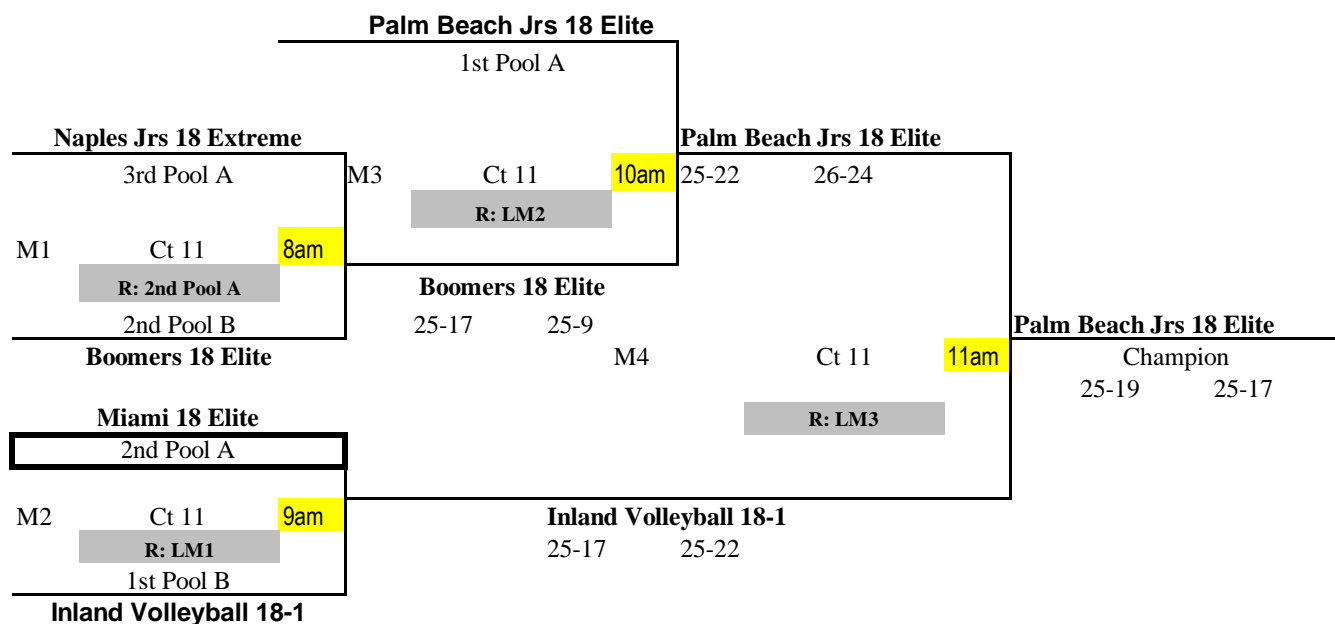

FT. LAUDERDALE INVITE

Jan. 24-25

GOLD

18's Playoffs

SILVER