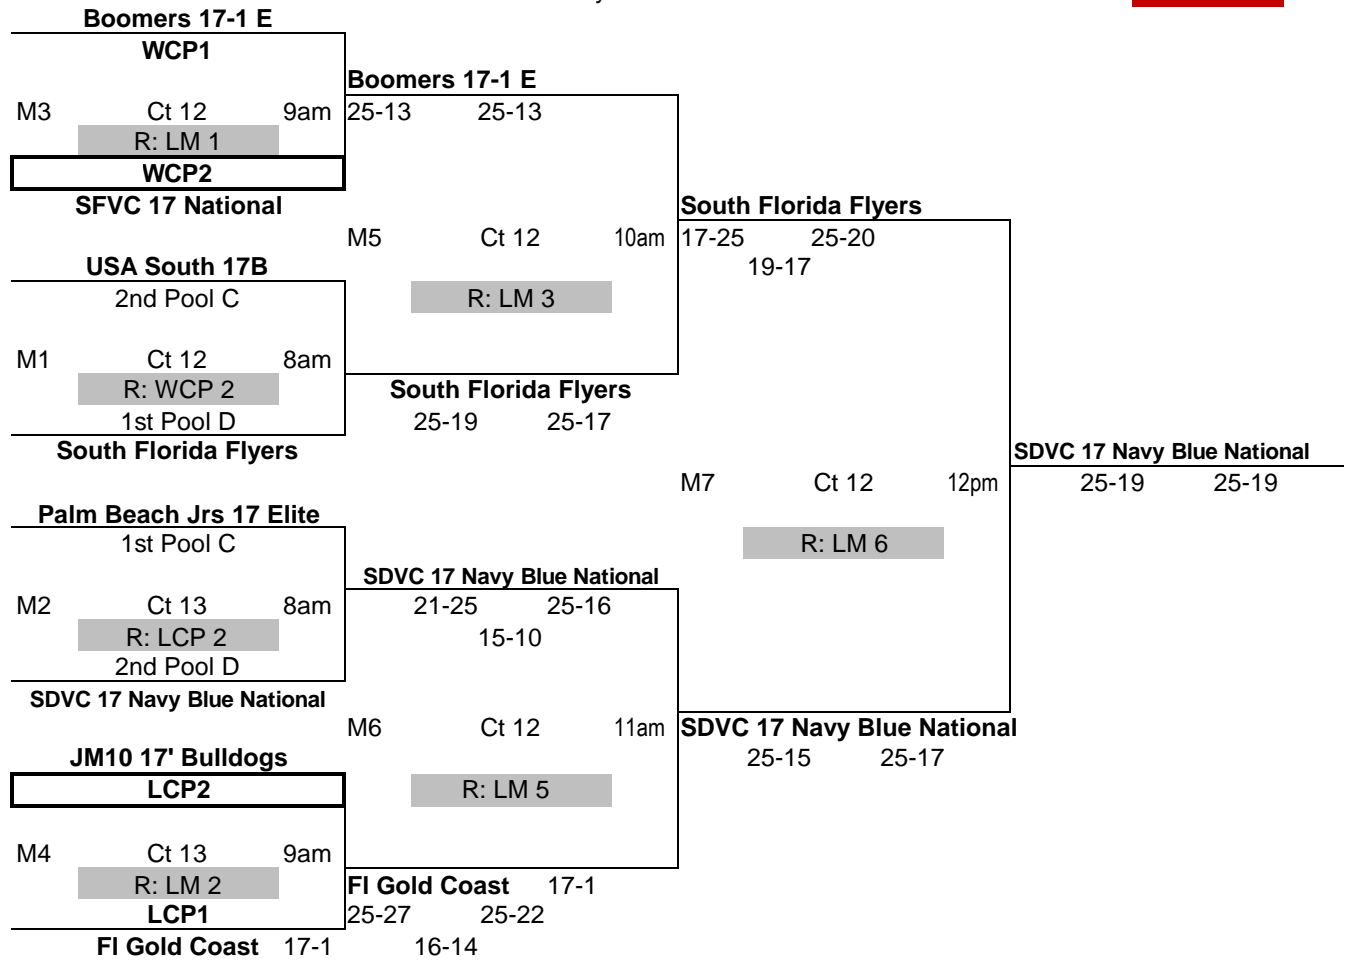

JM10 17' Bulldogs

Winner *WCP2 SFVC 17 Nat
Loser *LCP2 JM10 Bulldogs

Crosspool 3 Miami VBC 17

3rd Pool A	
Ct 8	6:30 PM 18-25
Ref: 2nd Pool A 25-17	
3rd Pool B	

VPA 17 Travel

Winner *WCP3 VPA 17 Travel
Loser *LCP3 Miami VBC 17

FT. LAUDERDALE INVITE

Jan. 24-25

17's

Pool C												17's		Won	Lost	Games		pts %	Place
												Won	Lost	Won	Lost				
Palm Beach Jrs 17 Elite												3	0	6	0	1.36	1		
USA South 17B												2	1	4	2	1.09	2		
Boomers 17-2 Regional												0	3	0	6	0.71	4		
SDVC 17 Baby Blue National												1	2	2	4	0.94	3		
2:30 PM		3:30 PM		4:30 PM		5:30 PM		6:30 PM		7:30 PM		time							
Ct 9		Ct 9		Ct 9		Ct 9		Ct 9		Ct 9		court/ref							
1 vs 3		2 vs 4		1 vs 4		2 vs 3		3 vs 4		1 vs 2		match							
R: 2		R: 1		R: 3		R: 1		R: 2		R: 4		points for agnst							
25	22	25	21	25	18	27	25	13	25	25	18	ref	1	150	110				
25	12	25	17	25	21	25	14	22	25	25	19	game 1	2	139	127				
												game 2	3	108	152				
												game 3	4	127	135				

Pool D												17's		Matches	Games	pts %	Place
												Won	Lost	Won	Lost		
South Florida Flyers												3	0	6	0	1.57	1
SDVC 17 Navy Blue National												2	1	4	2	1.54	2
JM10 17' Tigers												0	3	1	6	0.63	4
OBV 17 Travel Waves												1	2	2	5	0.72	3
2:30 PM		3:30 PM		4:30 PM		5:30 PM		6:30 PM		7:30 PM		time					
Ct 10		Ct 10		Ct 10		Ct 10		Ct 10		Ct 10		court/ref					
1 vs 3		2 vs 4		1 vs 4		2 vs 3		3 vs 4		1 vs 2		match					
R: 2		R: 1		R: 3		R: 1		R: 2		R: 4		points for agnst					
25	13	25	10	25	18	25	9	25	21	25	16	ref	1	151	96		
25	12	25	12	25	13	25	9	23	25	26	24	game 1	2	140	91		
								11	15			game 2	3	102	161		
												game 3	4	114	159		

GOLD

FT. LAUDERDALE INVITE

Jan. 24-25

17's Playoffs

SILVER

FT. LAUDERDALE INVITE

Jan. 24-25

17's Playoffs