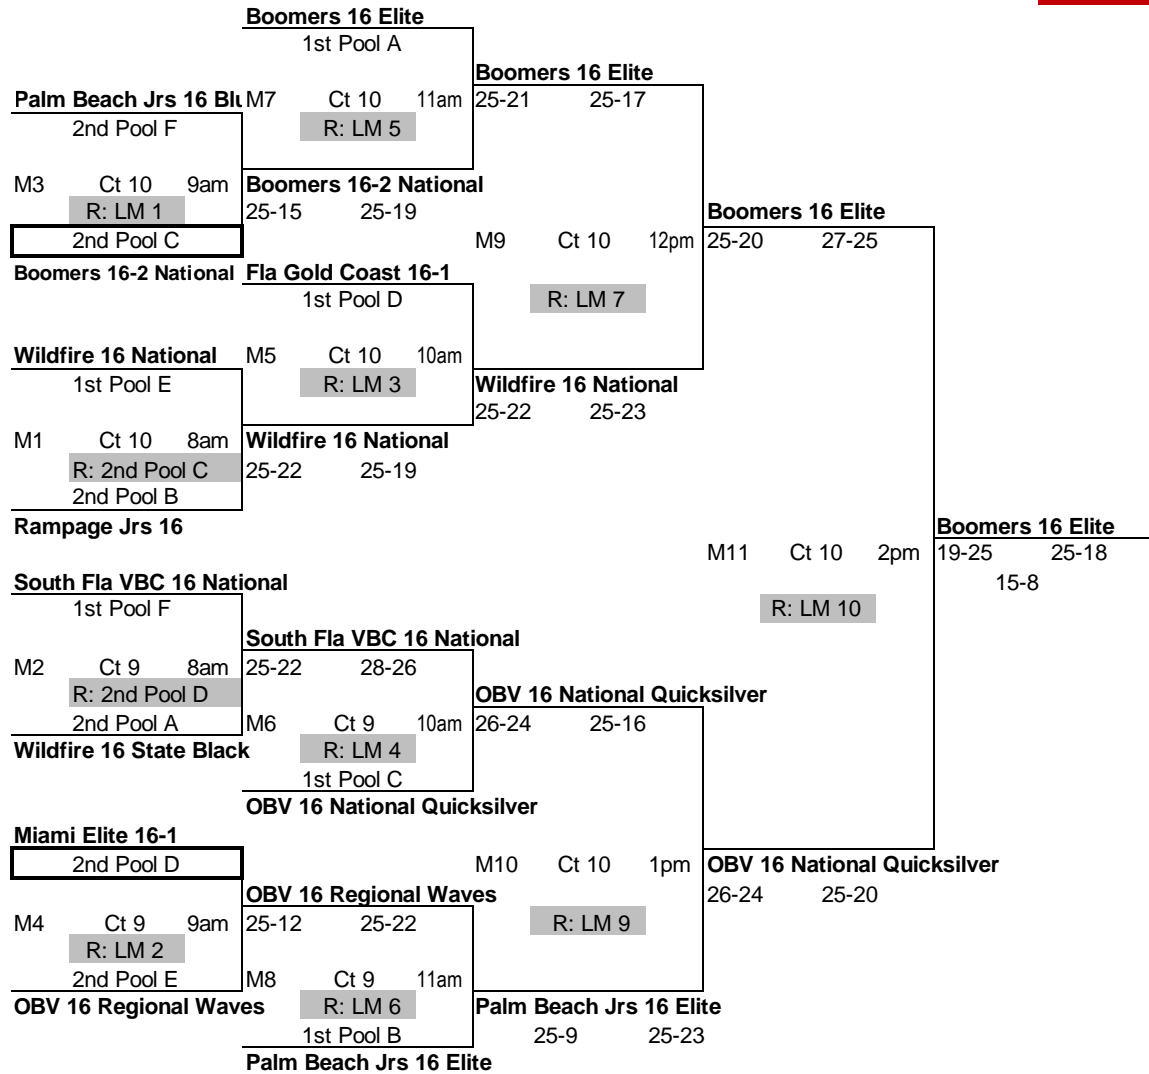

Pool E												Matches		Games		pts %	
16's												Won	Lost	Won	Lost		Place
Wildfire 16 National												3	0	6	0	1.5	1
JM10 16 Local												0	3	0	6	0.67	4
Palm Beach Jrs 16 National Denny												1	2	2	4	0.94	3
OBV 16 Regional Waves												2	1	4	2	1.06	2
8:00 AM	9:00 AM	10:00 AM	11:00 AM	12:00 PM	1:00 PM	time											
Ct 17	Ct 17	Ct 17	Ct 17	Ct 17	Ct 17	court											
1 vs 3	2 vs 4	1 vs 4	2 vs 3	3 vs 4	1 vs 2	match	points for		agnst								
R: 2	R: 1	R: 3	R: 1	R: 2	R: 4	ref	1	150	100								
25	17	19	25	25	18	25	27	20	25	25	10						
25	21	13	25	25	15	16	25	24	26	25	19						
game 1												2	102	152			
game 2												3	134	142			
game 3												4	134	126			

Pool F												Matches		Games		pts %	
16's												Won	Lost	Won	Lost		Place
Naples Jrs 16 Regional												1	2	2	4	0.78	3
South Fla VBC 16 National												3	0	6	0	1.9	1
Miami VBC 16												0	3	0	6	0.64	4
Palm Beach Jrs 16 Blue K&J												2	1	4	2	1.13	2
8:00 AM	9:00 AM	10:00 AM	11:00 AM	12:00 PM	1:00 PM	time											
Ct 18	Ct 18	Ct 18	Ct 18	Ct 18	Ct 18	court											
1 vs 3	2 vs 4	1 vs 4	2 vs 3	3 vs 4	1 vs 2	match	points for		agnst								
R: 2	R: 1	R: 3	R: 1	R: 2	R: 4	ref	1	111	143								
25	22	25	17	13	25	25	11	12	25	16	25						
25	21	25	12	21	25	25	12	18	25	11	25						
game 1												2	150	79			
game 2												3	96	150			
game 3												4	129	114			

FT. LAUDERDALE INVITE

Jan. 24-25

GOLD

16's Playoffs

FT. LAUDERDALE INVITE

Jan. 24-25

16's Playoffs

SILVER