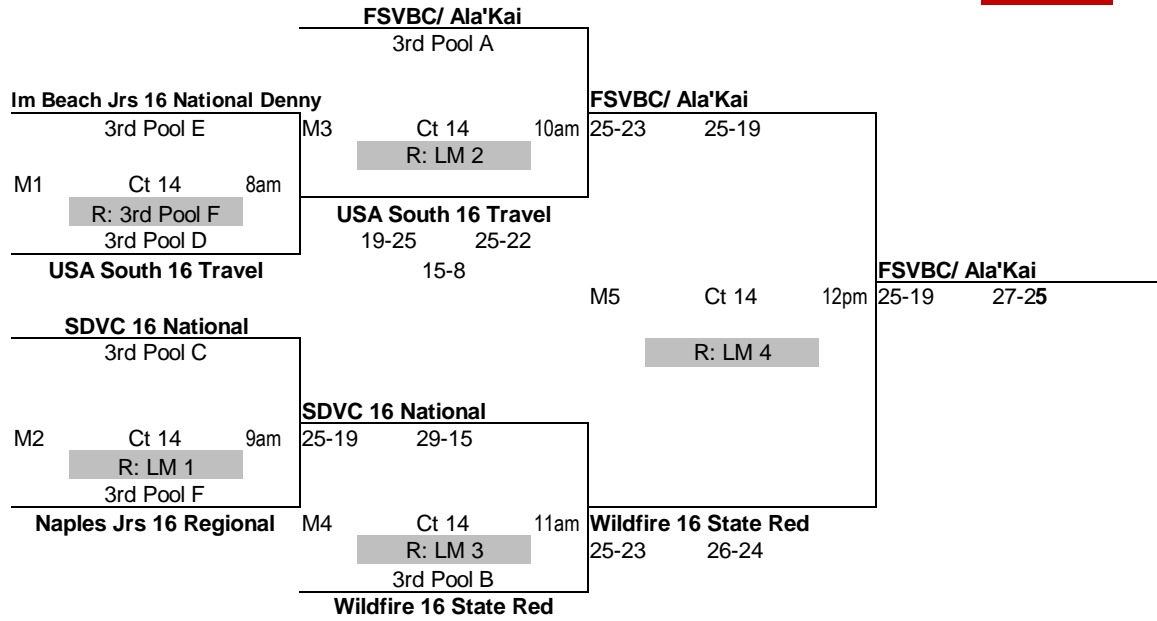

Pool E												Matches		Games		pts %	
16's												Won	Lost	Won	Lost		Place
Wildfire 16 National												3	0	6	0	1.5	1
JM10 16 Local												0	3	0	6	0.67	4
Palm Beach Jrs 16 National Denny												1	2	2	4	0.94	3
OBV 16 Regional Waves												2	1	4	2	1.06	2
8:00 AM	9:00 AM	10:00 AM	11:00 AM	12:00 PM	1:00 PM	time											
Ct 17	Ct 17	Ct 17	Ct 17	Ct 17	Ct 17	court											
1 vs 3	2 vs 4	1 vs 4	2 vs 3	3 vs 4	1 vs 2	match	points for		agnst								
R: 2	R: 1	R: 3	R: 1	R: 2	R: 4	ref	1	150	100								
25	17	19	25	25	18	25	27	20	25	25	10						
25	21	13	25	25	15	16	25	24	26	25	19						
game 1												2	102	152			
game 2												3	134	142			
game 3												4	134	126			

Pool F												Matches		Games		pts %	
16's												Won	Lost	Won	Lost		Place
Naples Jrs 16 Regional												1	2	2	4	0.78	3
South Fla VBC 16 National												3	0	6	0	1.9	1
Miami VBC 16												0	3	0	6	0.64	4
Palm Beach Jrs 16 Blue K&J												2	1	4	2	1.13	2
8:00 AM	9:00 AM	10:00 AM	11:00 AM	12:00 PM	1:00 PM	time											
Ct 18	Ct 18	Ct 18	Ct 18	Ct 18	Ct 18	court											
1 vs 3	2 vs 4	1 vs 4	2 vs 3	3 vs 4	1 vs 2	match	points for		agnst								
R: 2	R: 1	R: 3	R: 1	R: 2	R: 4	ref	1	111	143								
25	22	25	17	13	25	25	11	12	25	16	25						
25	21	25	12	21	25	25	12	18	25	11	25						
game 1												2	150	79			
game 2												3	96	150			
game 3												4	129	114			

FT. LAUDERDALE INVITE

Jan. 24-25

GOLD

16's Playoffs

FT. LAUDERDALE INVITE

Jan. 24-25

16's Playoffs

SILVER