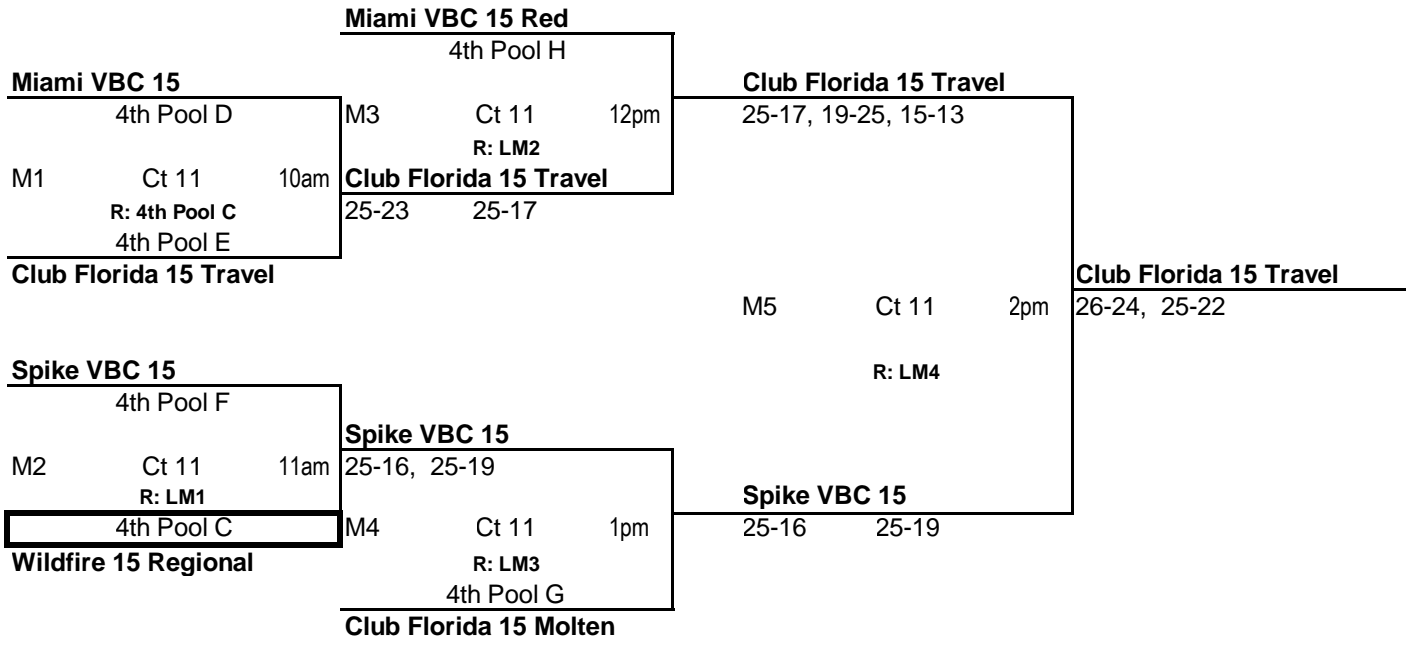

15 BRONZE PLAYOFFS

If you are in box you ref before you play
Losers must stay and ref the next match