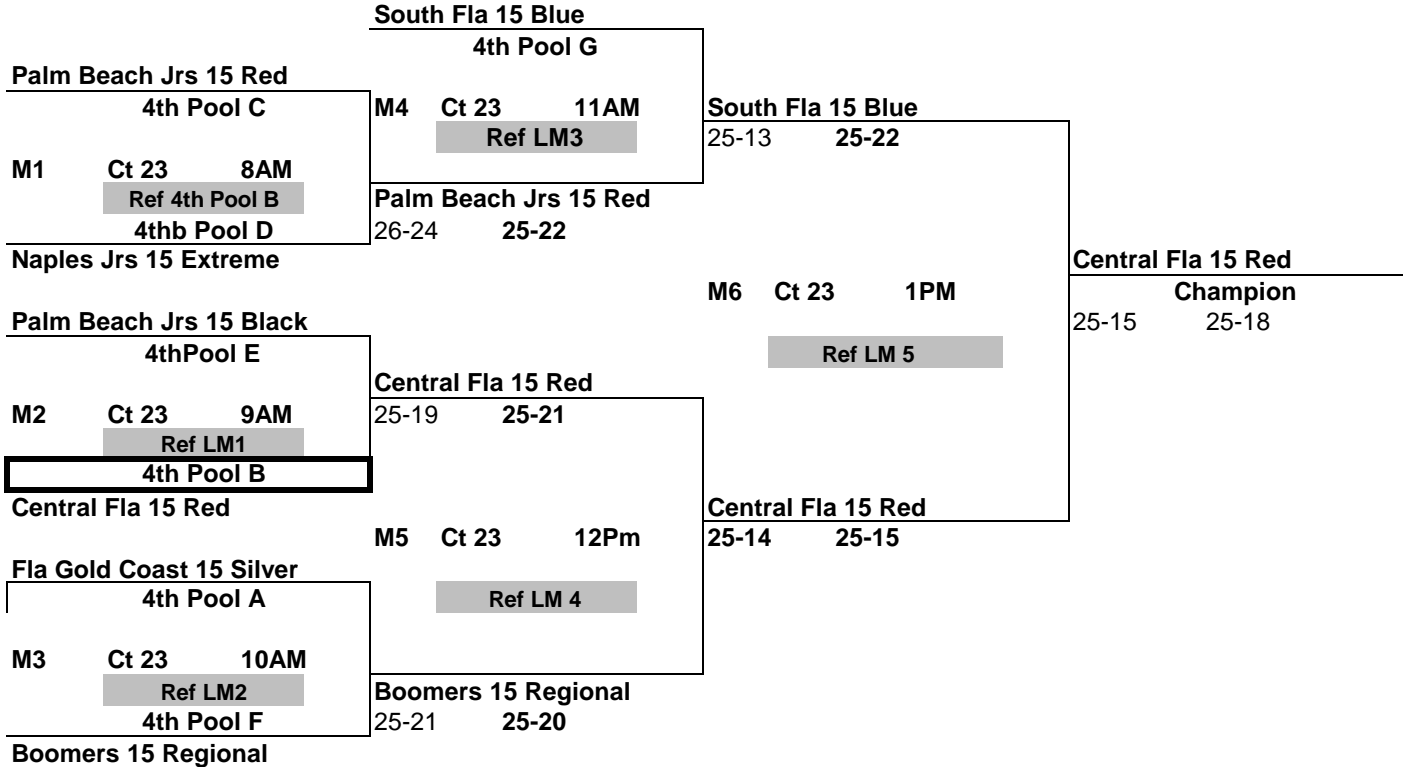

Bronze

If you are in box you ref before you play
Losers must stay and ref the next match