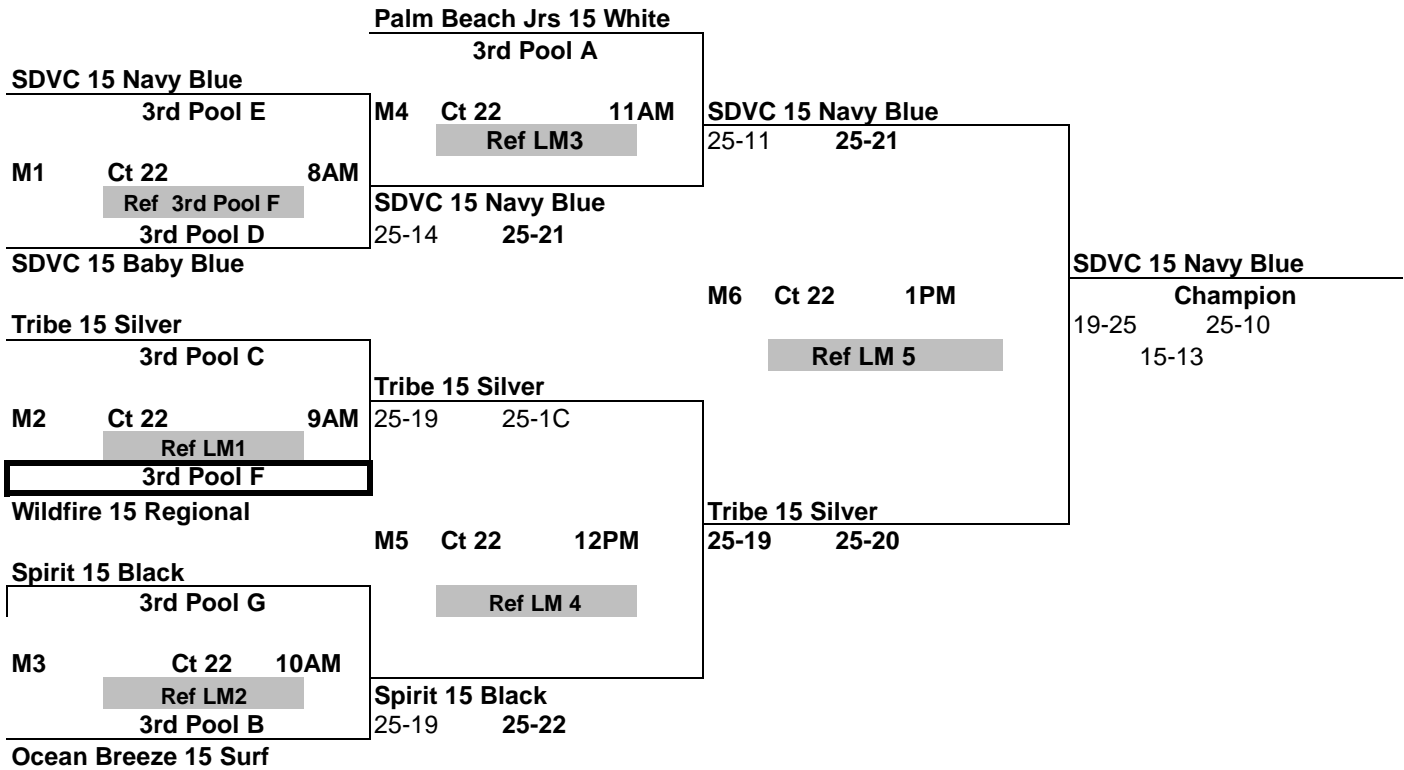

CLOVERLEAF 2010

MARCH 13-14

15's

Silver