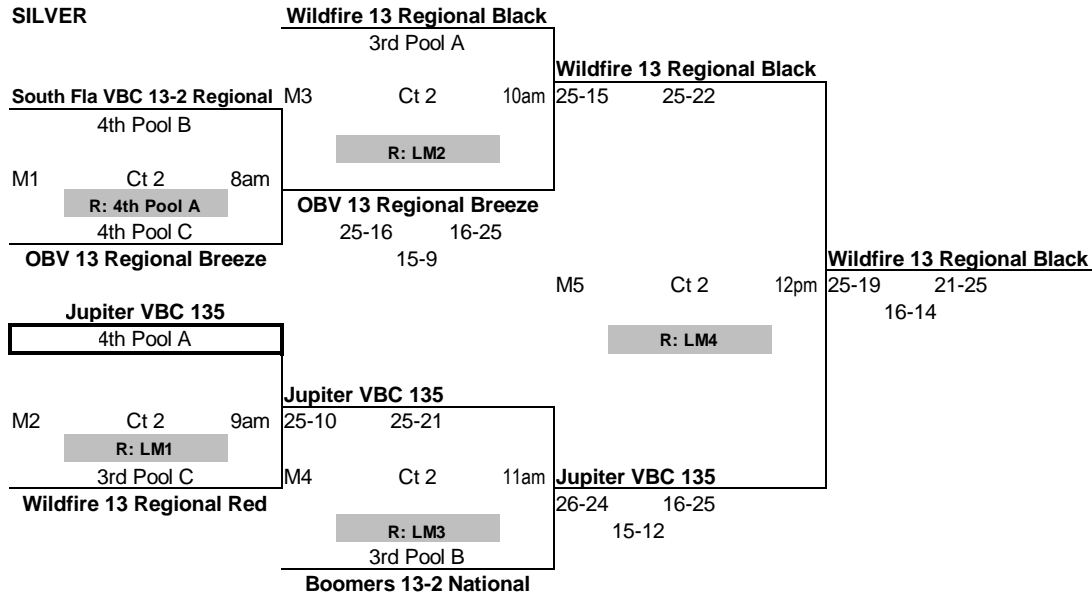

Pool B											13's		Matches		Games		pts %		game %
											Won	Lost	Won	Lost		Place			
OBV 13 Travel Quicksilver											3	0	6	1	1.48	1	0.86		
Palm Beach Jrs 13 Tollie											2	1	5	3	1.13	2	0.63		
Boomers 13-2 National											1	2	3	5	0.93	3	0.38		
South Fla VBC 13-2 Regional											0	3	1	6	0.62	4	0.14		
2:30 PM Ct 19		3:30 PM Ct 19		4:30 PM Ct 19		5:30 PM Ct 19		6:30 PM Ct 19		7:30 PM Ct 19		time							
1 vs 3		2 vs 4		1 vs 4		2 vs 3		3 vs 4		1 vs 2		court							
R: 2		R: 1		R: 3		R: 1		R: 2		R: 4		match	points	for	agnst				
27 25		25 13		25 15		25 23		25 12		25 19		ref	1	161	109				
25 7		25 13		25 9		16 25		17 25		19 25		game 1	2	159	141				
						15 8		15 11		15 9		game 2	3	145	156				
												game 3	4	98	157				

Pool C											13's		Matches		Games		pts %		game %
											Won	Lost	Won	Lost		Place			
Club Florida 13 Travel											2	1	4	2	1.17	2	0.67		
South Fla VBC 13-1 Regional											3	0	6	0	1.76	1	1		
OBV 13 Regional Breeze											0	3	1	6	0.81	4	0.14		
Wildfire 13 Regional Red											1	2	2	5	0.67	3	0.29		
2:30 PM Ct 20		3:30 PM Ct 20		4:30 PM Ct 20		5:30 PM Ct 20		6:30 PM Ct 20		7:30 PM Ct 20		time							
1 vs 3		2 vs 4		1 vs 4		2 vs 3		3 vs 4		1 vs 2		court							
R: 2		R: 1		R: 3		R: 1		R: 2		R: 4		match	points	for	agnst				
25 14		25 11		25 9		25 23		21 25		10 25		ref	1	121	103				
25 13		25 15		25 17		25 15		25 14		11 25		game 1	2	150	85				
								13 15				game 2	3	124	154				
												game 3	4	106	159				

FT. LAUDERDALE INVITE

Jan. 24-25

13'S Playoffs

13 GOLD

SILVER

If you are in box you ref before you play
Losers must stay and ref the next match