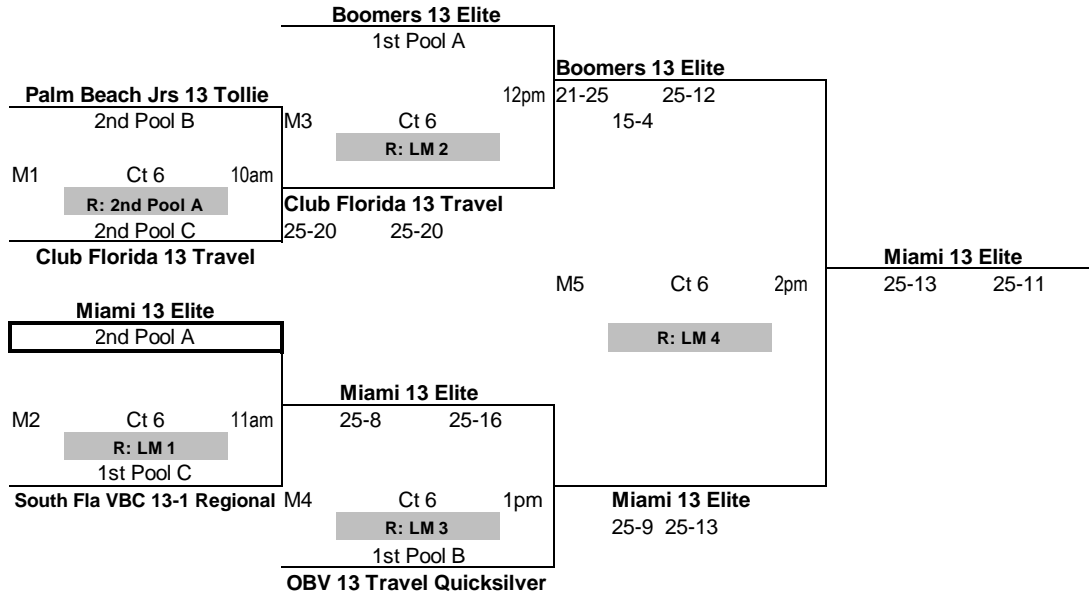

FT. LAUDERDALE INVITE

Jan. 24-25

13'S Playoffs

13 GOLD