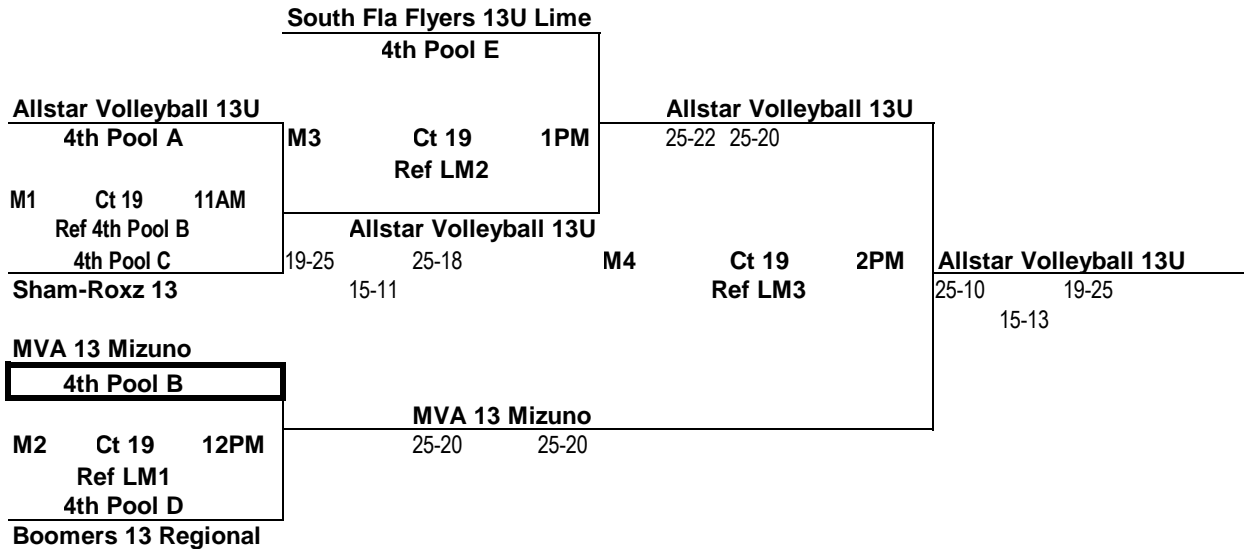

POOL B
COURT 20

POOL: C LOCATION: BCCC COURT: 21													Point %	Game %	Matches		Games		Place
															Won	Lost	Won	Lost	
1 Palm Beach Jrs 13 Elite													1.596	1.000	3	0	6	0	1
2 South Fla VBC 13 Gold													0.966	0.429	1	2	3	4	3
3 OVA 13 National													0.980	0.571	2	1	4	3	2
4 Sham-Roxz 13													0.680	0.000	0	3	0	6	4

POOL C
COURT 21

CLOVERLEAF 2010
MARCH 13-14
13's

GOLD

		Jupiter VBC 131				Jupiter VBC 131			
		1st Pool A							
OVA 13 National	M5	Ct 8	10am	25-23	25-27				
2nd Pool C		Ref LM3		15-8					
M1	Ct 8	8am	Wildfire 13 Elite	Miami Elite 13 Blue					
	Ref 1st Pool E		16-25 25-2c 15-12	24-26	25-14				
	2nd Pool B			15-6					
Wildfire 13 Elite			M7	Ct 8	11AM				
				Ref LM5					
Tribe 13 Platinum									
1st Pool E									
M3	Ct 8	9AM	Miami Elite 13 Blue	M9		Ct 8	1PM	Palm Beach Jrs 13 Elite	
	Ref LM1		25-1C 25-15			Ref LM8			
1st Pool D									
Miami Elite 13 Blue									
Palm Beach Jrs 13 Elite									
1st Pool C									
M4	Ct 7	9AM	Palm Beach Jrs 13 Elite	M8		Ct 8	12PM	Palm Beach Jrs 13 Elite	
	Ref LM2		25-10 25-19			Ref LM 7		25-19	25-19
2nd Pool E									
FSVBC Suns 13									
Ocean Breeze 13 Quiksilver			M8	Ct 8	12PM				
2nd Pool D				Ref LM 7					
M2	Ct 7	8AM	Palm Beach Jrs 13 Black	M6		Ct 7	10 AM		
	Ref 2ndPool E		28-26 25-18			Ref LM 4			
2nd Pool A			M6	Ct 7	10 AM				
Palm Beach Jrs 13 Black			Ref LM 4	Boomers 13 Elite					
			1st Pool B	26-28	25-18				
			Boomers 13 Elite	15-9					

If you are in box you ref before you play
Losers must stay and ref the next match

CLOVERLEAF 2010
MARCH 13-14
13's

SILVER

BRONZE

If you are in box you ref before you play
Losers must stay and ref the next match