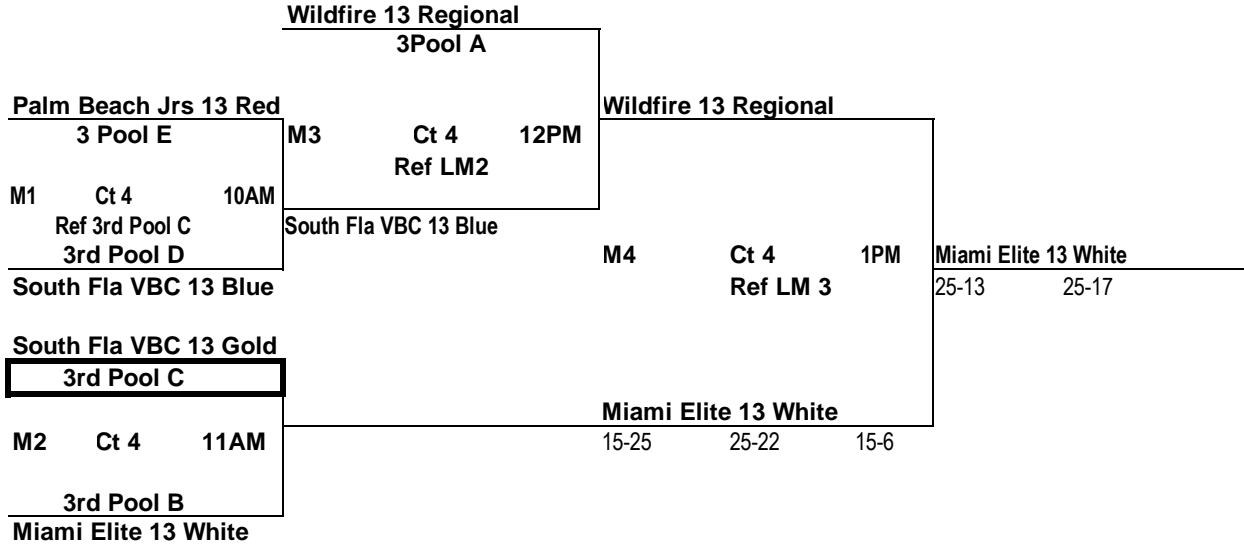

POOL B
COURT 20

POOL: C LOCATION: BCCC COURT: 21													Point %	Game %	Matches		Games		Place
															Won	Lost	Won	Lost	
1 Palm Beach Jrs 13 Elite													1.596	1.000	3	0	6	0	1
2 South Fla VBC 13 Gold													0.966	0.429	1	2	3	4	3
3 OVA 13 National													0.980	0.571	2	1	4	3	2
4 Sham-Roxz 13													0.680	0.000	0	3	0	6	4

Day/Ct	SAT 21	SAT 21	SAT 21	SAT 21	SAT 21	SAT 21	Day/Ct
Time	8:00 AM	9:00 AM	10:00 AM	11:00 AM	12:00 PM	1:00 PM	Time
Match	1 vs 3 R:2	2 vs 4 R:1	1 vs 4 R:3	2 vs 3 R:1	3 vs 4 R:2	1 vs 2 R:4	Match
Gm 1	25	18	25	16	25	18	20
Gm 2	25	17	25	16	25	9	26
Gm 3					13	15	

POOL C
COURT 21

CLOVERLEAF 2010
MARCH 13-14
13's

GOLD

		Jupiter VBC 131				Jupiter VBC 131			
		1st Pool A							
OVA 13 National	M5	Ct 8	10am	25-23	25-27				
2nd Pool C		Ref LM3		15-8					
M1	Ct 8	8am	Wildfire 13 Elite	Miami Elite 13 Blue					
	Ref 1st Pool E		16-25 25-2c 15-12	24-26	25-14				
	2nd Pool B			15-6					
Wildfire 13 Elite			M7	Ct 8	11AM				
				Ref LM5					
Tribe 13 Platinum									
1st Pool E									
M3	Ct 8	9AM	Miami Elite 13 Blue	M9		Ct 8	1PM	Palm Beach Jrs 13 Elite	
	Ref LM1		25-1C 25-15			Ref LM8			
1st Pool D									
Miami Elite 13 Blue									
Palm Beach Jrs 13 Elite									
1st Pool C									
M4	Ct 7	9AM	Palm Beach Jrs 13 Elite	M8		Ct 8	12PM	Palm Beach Jrs 13 Elite	
	Ref LM2		25-10 25-19			Ref LM 7		25-19	25-19
2nd Pool E									
FSVBC Suns 13									
Ocean Breeze 13 Quiksilver			M8	Ct 8	12PM				
2nd Pool D				Ref LM 7					
M2	Ct 7	8AM	Palm Beach Jrs 13 Black	M6		Ct 7	10 AM		
	Ref 2ndPool E		28-26 25-18			Ref LM 4			
2nd Pool A			M6	Ct 7	10 AM				
Palm Beach Jrs 13 Black			Ref LM 4	Boomers 13 Elite					
			1st Pool B	26-28	25-18				
			Boomers 13 Elite	15-9					

If you are in box you ref before you play
Losers must stay and ref the next match

CLOVERLEAF 2010
MARCH 13-14
13's

SILVER

BRONZE

If you are in box you ref before you play
Losers must stay and ref the next match