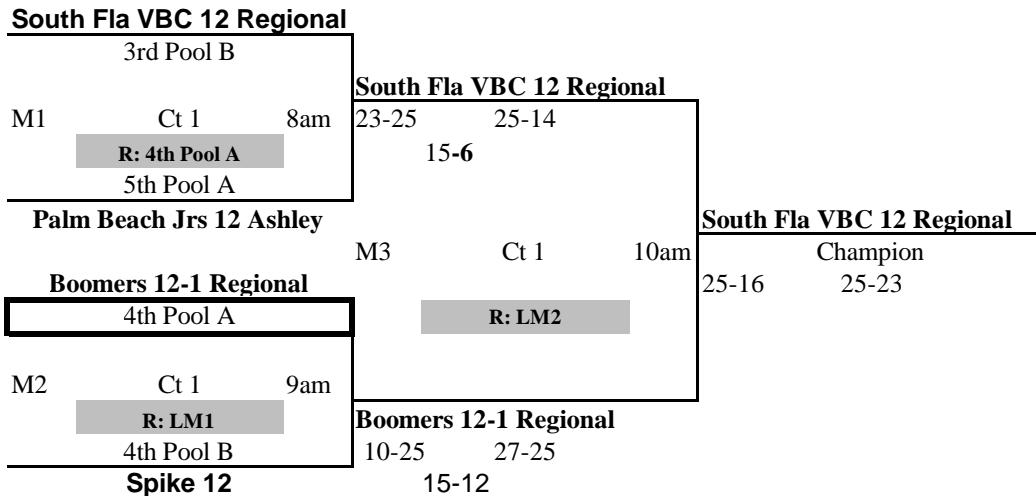

FT. LAUDERDALE INVITE

Jan. 24-25

12's

Pool A												12's		Matches		Games		pts %		Place
												Won	Lost	Won	Lost					
Wildfire 12 Regional Black												3	1	7	2	1.38			1	0.78
Boomers 12-1 Regional												1	3	3	6	0.88			4	0.33
OBV 12 Local Quicksilver												3	1	6	5	0.98			3	0.55
Palm Beach Jrs 12 Ashley												0	4	1	8	0.77			5	0.11
So Fla VBC 11 Regional												3	1	7	3	1.12			2	0.7
8:00 AM Ct 1 1 vs 5 R3		8:00 AM Ct 2 2 vs 4 R3		9:00 AM Ct 1 1 vs 4 R5		9:00 AM Ct 2 2 vs 3 R5		10:00 AM Ct 1 1 vs 3 R2		10:00 AM Ct 2 4 vs 5 R2		time court/ref match ref		points for agnst						
14	25	28	26	25	17	23	25	25	19	21	25	game 1		2	183	208				
25	19	26	24	25	8	25	18	25	7	20	25	game 2		3	208	212				
14	16					12	15					game 3		4	168	217				
												game 3		5	210	188				

12:00 AM Ct 1 2 vs 5 R1		12:00 PM Ct 2 3 vs 4 R1		1:00 PM Ct 1 1 vs 2 R4		1:00 PM Ct 2 3 vs 5 R4		time court/ref match ref	
17	25	25	16	25	17	21	25	game 1	
16	25	23	25	25	19	25	15	game 2	
		15	11			15	10	game 3	

Pool B												12's		Matches		Games		pts %		Place	game %
												Won	Lost	Won	Lost						
South Fla VBC 12 Regional												1	2	2	4	0.76			3	0.33	
Palm Beach Jrs 12 Blue Lori												2	1	4	3	0.96			2	0.57	
Spike 12												0	3	1	6	0.74			4	0.14	
Jupiter VBC 125												3	0	6	0	2.34			1	1	
8:00 AM Ct 3 1 vs 3 R: 2		9:00 AM Ct 3 2 vs 4 R: 1		10:00 AM Ct 3 1 vs 4 R: 3		11:00 AM Ct 3 2 vs 3 R: 1		12:00 PM Ct 3 3 vs 4 R: 2		1:00 PM Ct 3 1 vs 2 R: 4		time court match ref		points for agnst							
25	23	11	25	14	25	23	25	14	25	17	25	game 1		2	135	141					
30	28	9	25	6	25	25	16	10	25	25	27	game 2		3	124	168					
						15	8					game 3		4	150	64					

FT. LAUDERDALE INVITE

Jan. 24-25

GOLD

12's Playoffs

SILVER

If you are in box you ref before you play
Losers must stay and ref the next match