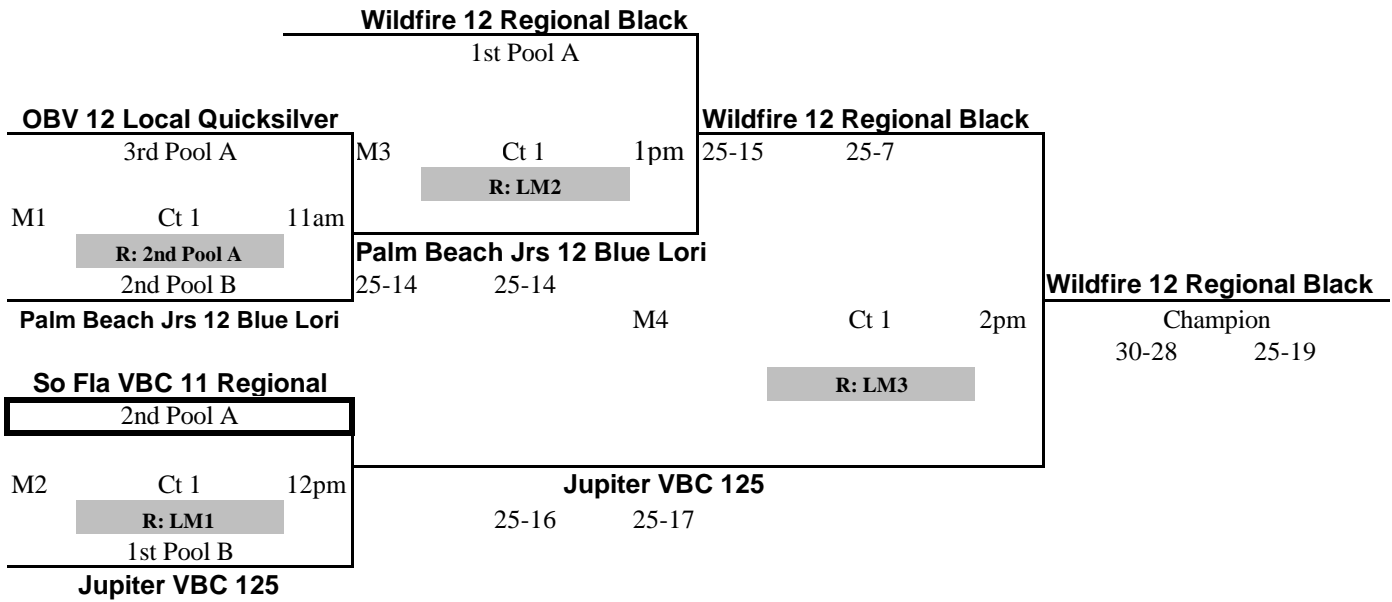

FT. LAUDERDALE INVITE

Jan. 24-25

12's

Pool A												12's		Matches		Games		pts %		Place
												Won	Lost	Won	Lost					
Wildfire 12 Regional Black												3	1	7	2	1.38			1	0.78
Boomers 12-1 Regional												1	3	3	6	0.88			4	0.33
OBV 12 Local Quicksilver												3	1	6	5	0.98			3	0.55
Palm Beach Jrs 12 Ashley												0	4	1	8	0.77			5	0.11
So Fla VBC 11 Regional												3	1	7	3	1.12			2	0.7
8:00 AM Ct 1 1 vs 5 R3		8:00 AM Ct 2 2 vs 4 R3		9:00 AM Ct 1 1 vs 4 R5		9:00 AM Ct 2 2 vs 3 R5		10:00 AM Ct 1 1 vs 3 R2		10:00 AM Ct 2 4 vs 5 R2		time court/ref match ref		points for agnst						
14	25	28	26	25	17	23	25	25	19	21	25	game 1		2	183	208				
25	19	26	24	25	8	25	18	25	7	20	25	game 2		3	208	212				
14	16					12	15					game 3		4	168	217				
												game 3		5	210	188				

12:00 AM Ct 1 2 vs 5 R1		12:00 PM Ct 2 3 vs 4 R1		1:00 PM Ct 1 1 vs 2 R4		1:00 PM Ct 2 3 vs 5 R4		time court/ref match ref	
17	25	25	16	25	17	21	25	game 1	
16	25	23	25	25	19	25	15	game 2	
		15	11			15	10	game 3	

Pool B												12's		Matches		Games		pts %		Place	game %
												Won	Lost	Won	Lost						
South Fla VBC 12 Regional												1	2	2	4	0.76			3	0.33	
Palm Beach Jrs 12 Blue Lori												2	1	4	3	0.96			2	0.57	
Spike 12												0	3	1	6	0.74			4	0.14	
Jupiter VBC 125												3	0	6	0	2.34			1	1	
8:00 AM Ct 3 1 vs 3 R: 2		9:00 AM Ct 3 2 vs 4 R: 1		10:00 AM Ct 3 1 vs 4 R: 3		11:00 AM Ct 3 2 vs 3 R: 1		12:00 PM Ct 3 3 vs 4 R: 2		1:00 PM Ct 3 1 vs 2 R: 4		time court match ref		points for agnst							
25	23	11	25	14	25	23	25	14	25	17	25	game 1		2	135	141					
30	28	9	25	6	25	25	16	10	25	25	27	game 2		3	124	168					
						15	8					game 3		4	150	64					

FT. LAUDERDALE INVITE

Jan. 24-25

GOLD

12's Playoffs

SILVER

If you are in box you ref before you play
Losers must stay and ref the next match