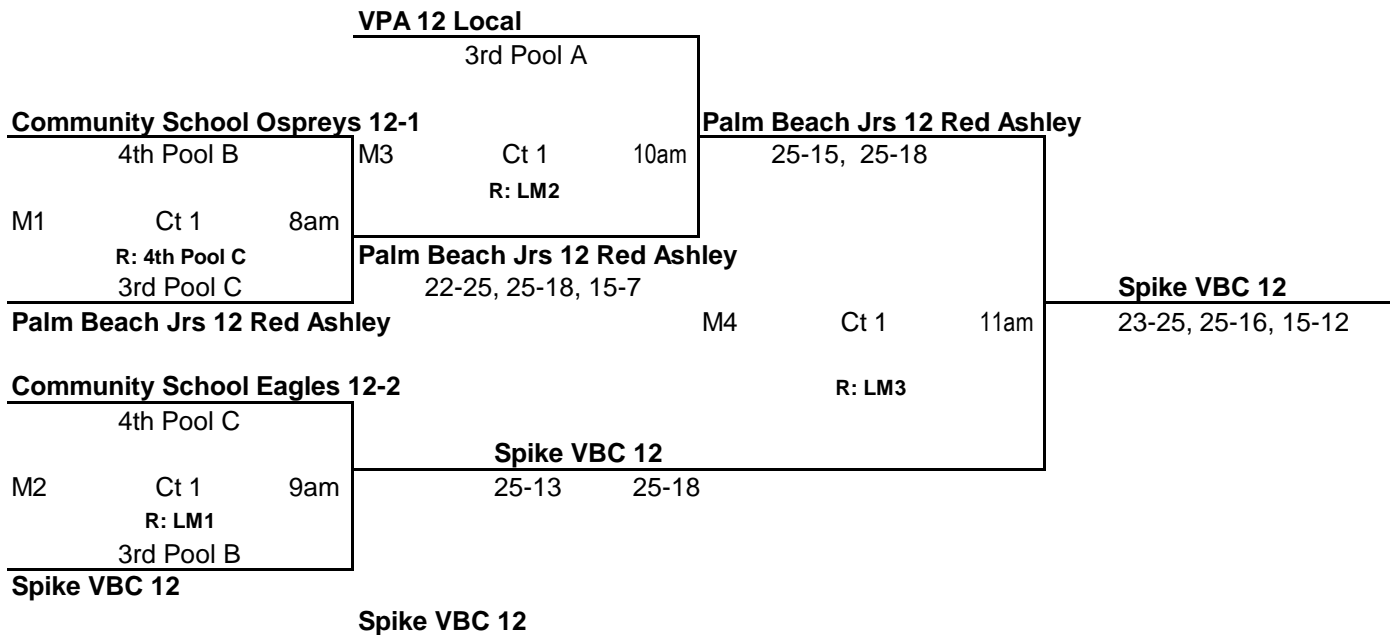

**Pool A plays 3 games to 25**

<b>Pool B</b>										<b>Matches</b>		<b>Games</b>		<b>pts %</b>	<b>place</b>
										<b>Won</b>	<b>Lost</b>	<b>Won</b>	<b>Lost</b>		
Spike VBC 12										1	2	4	4	1.03	3
OBV 12 Local Quiksilver										2	1	4	3	1.06	2
Community School Ospreys 12-1										0	3	0	6	0.63	4
SFVC 11 Regional										3	0	6	1	1.36	1
<b>8:00 AM</b> Ct 2 1 vs 3 R: 2		<b>9:00 AM</b> Ct 2 2 vs 4 R: 1		<b>10:00 AM</b> Ct 2 1 vs 4 R: 3		<b>11:00 AM</b> Ct 2 2 vs 3 R: 1		<b>12:00 PM</b> Ct 2 3 vs 4 R: 2		<b>1:00 PM</b> Ct 2 1 vs 2 R: 4					
25	19	13	25	25	20	25	20	26	28	23	25				
25	10	27	29	20	25	25	14	8	25	25	18				
				4	15					4	15				

<b>Pool C</b>										<b>Matches</b>		<b>Games</b>		<b>pts %</b>	<b>Place</b>
										<b>Won</b>	<b>Lost</b>	<b>Won</b>	<b>Lost</b>		
SFVC 12 Regional										3	0	6	1	1.39	1
Boomers 12-1										2	1	5	2	1.27	2
Palm Beach Jrs 12 Red Ashley										1	2	2	4	0.9	3
Community School Eagles 12-2										0	3	0	6	0.59	4
<b>8:00 AM</b> Ct 3 1 vs 3 R: 2		<b>9:00 AM</b> Ct 3 2 vs 4 R: 1		<b>10:00 AM</b> Ct 3 1 vs 4 R: 3		<b>11:00 AM</b> Ct 3 2 vs 3 R: 1		<b>12:00 PM</b> Ct 3 3 vs 4 R: 2		<b>1:00 PM</b> Ct 3 1 vs 2 R: 4					
25	20	25	19	25	11	25	19	25	17	25	17				
25	22	25	8	25	11	25	14	25	22	18	25				
										15	8				

## 12 GOLD AND SILVER PLAYOFFS

**GOLD**

**SILVER**

REVISED 4-16

REVISED 4-16

REVISED 4-16

REVISED 4-16

 If you are in box you ref before you play  
Losers must stay and ref the next match