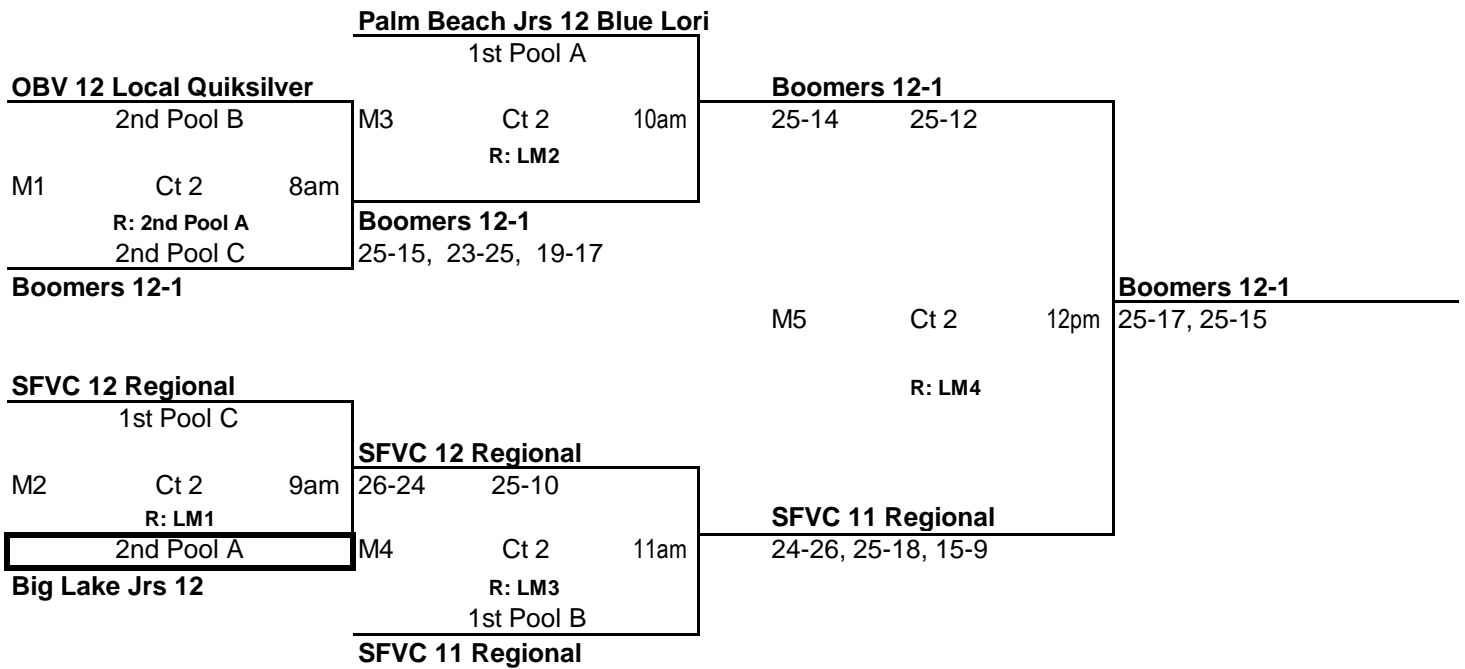

PALM BEACH CLASSIC

12's Division

12 GOLD AND SILVER PLAYOFFS

GOLD